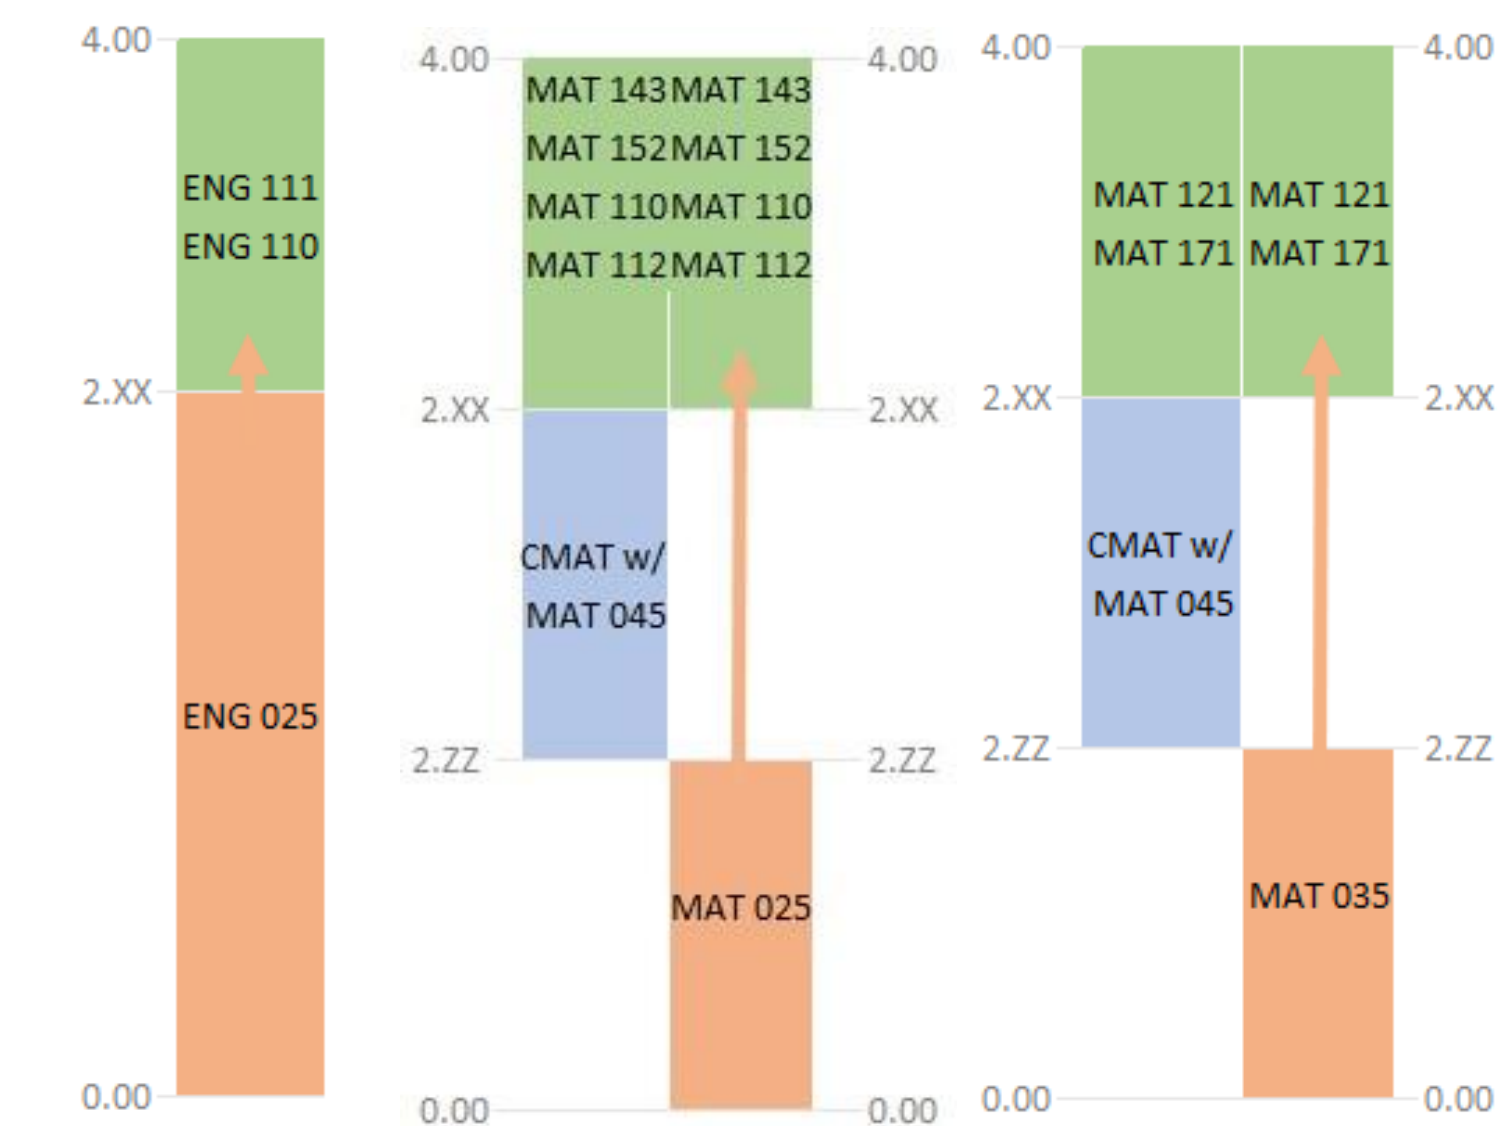

HYBRID

- **2.8/2.2 GPA Threshold**
- Robeson
- Tri-County