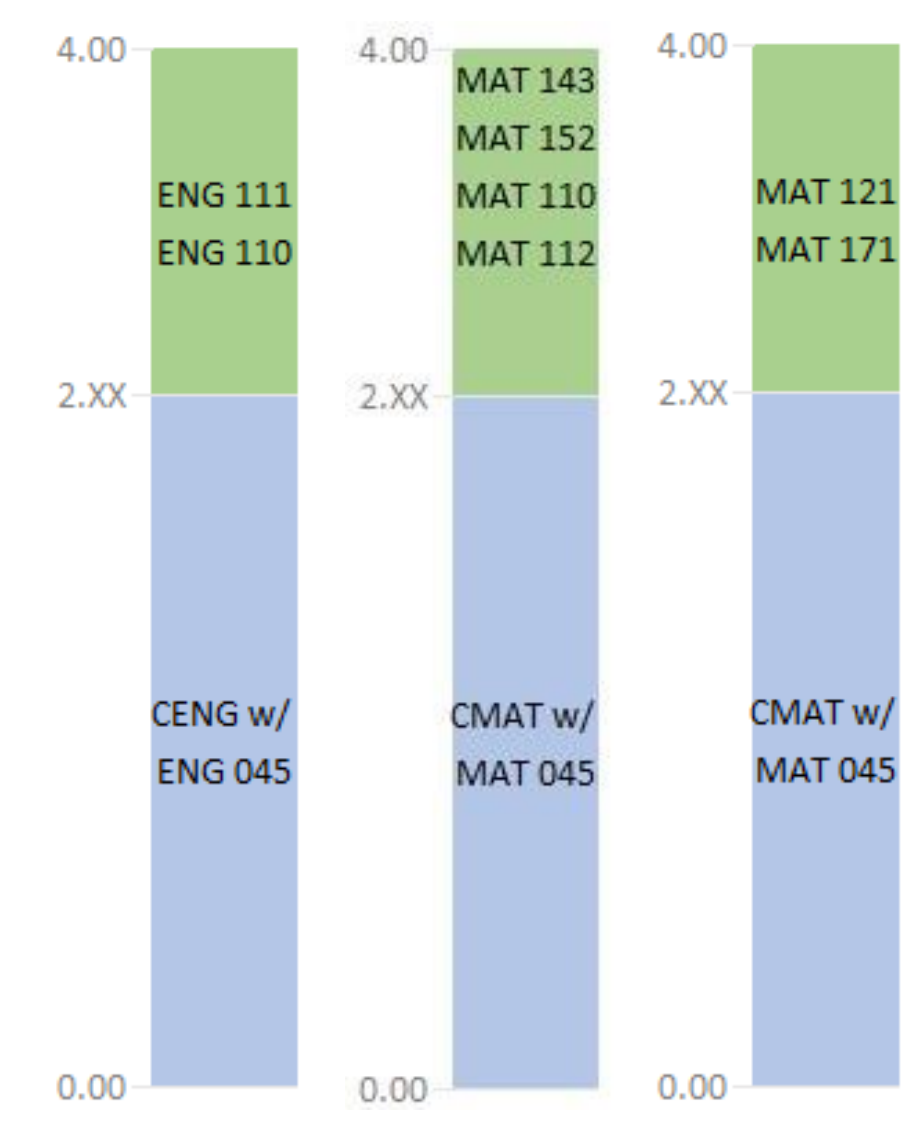

### PREREQUISITE

- 2.4 GPA Threshold**
- Rowan-Cabarrus
- 2.6 GPA Threshold**
- Martin
- Sandhills
- 2.8 GPA Threshold**
- Bladen
- Brunswick
- Caldwell
- Cape Fear
- Carteret
- Coastal Carolina
- College of the Albemarle
- 2.8 GPA Threshold (continued)**
- Edgecombe
- Fayetteville
- Guilford
- James Sprunt
- Lenoir
- Mayland
- Mitchell
- Nash
- Pamlico
- Randolph
- Richmond
- Sampson
- Southeastern
- Wayne
- Wilson

### COREQUISITE

- 2.6 GPA Threshold**
- South Piedmont

### HYBRID

- 2.8/2.2 GPA Threshold**
- Robeson
- Tri-County

PREREQUISITE

COREQUISITE

HYBRID

- 2.8 GPA Threshold**
- Wilkes

- 2.8 GPA Threshold**
- Alamance
- Beaufort County
- Rockingham

- 2.6 GPA Threshold**
- Catawba Valley

- 2.8/ 2.2 GPA Threshold**
- Cleveland

- 2.6/2.0 GPA Threshold**
- Montgomery
- 2.6/2.2 GPA Threshold**
- Central Piedmont
- 2.8/2.6 GPA Threshold**
- Vance-Granville
- 2.8/2.2 GPA Threshold**
- Craven
- Durham
- Davidson-Davie
- Roanoke-Chowan
- 2.8/2.2 GPA Threshold**
- Southwestern
- Stanly
- Wake
- Western Piedmont
- 2.8/2.2 GPA Threshold**
- Pitt
- Surry