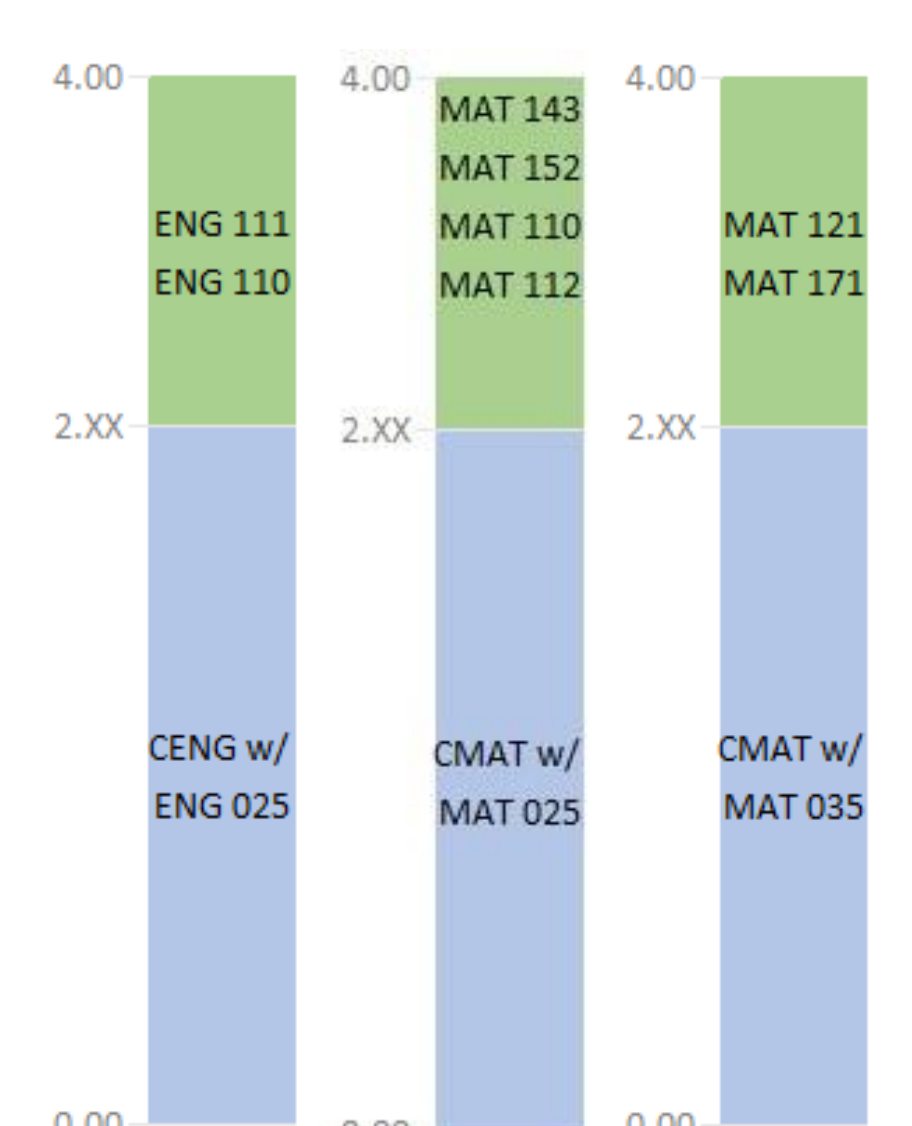

### PREREQUISITE

- 2.4 GPA Threshold**
- Rowan-Cabarrus
- 2.6 GPA Threshold**
- Martin
- Sandhills
- 2.8 GPA Threshold**
- Bladen
- Brunswick
- Caldwell
- Cape Fear
- Carteret
- Coastal Carolina
- College of the Albemarle
- 2.8 GPA Threshold (continued)**
- Edgecombe
- Fayetteville
- Guilford
- James Sprunt
- Lenoir
- Mayland
- Mitchell
- Nash
- Pamlico
- Randolph
- Richmond
- Sampson
- Southeastern
- Wayne
- Wilson

### COREQUISITE

- 2.6 GPA Threshold**
- South Piedmont

### HYBRID

- 2.8/2.2 GPA Threshold**
- Robeson
- Tri-County

PREREQUISITE

COREQUISITE

HYBRID

- 2.8 GPA Threshold**
- Wilkes

- 2.8 GPA Threshold**
- Alamance
- Beaufort County
- Rockingham

- 2.6 GPA Threshold**
- Catawba Valley

- 2.8/ 2.2 GPA Threshold**
- Cleveland

- 2.6/2.0 GPA Threshold**
- Montgomery
- 2.6/2.2 GPA Threshold**
- Central Piedmont
- 2.8/2.6 GPA Threshold**
- Vance-Granville
- 2.8/2.2 GPA Threshold**
- Craven
- Durham
- Davidson-Davie
- Roanoke-Chowan
- 2.8/2.2 GPA Threshold**
- Southwestern
- Stanly
- Wake
- Western Piedmont
- 2.8/2.2 GPA Threshold**
- Pitt
- Surry