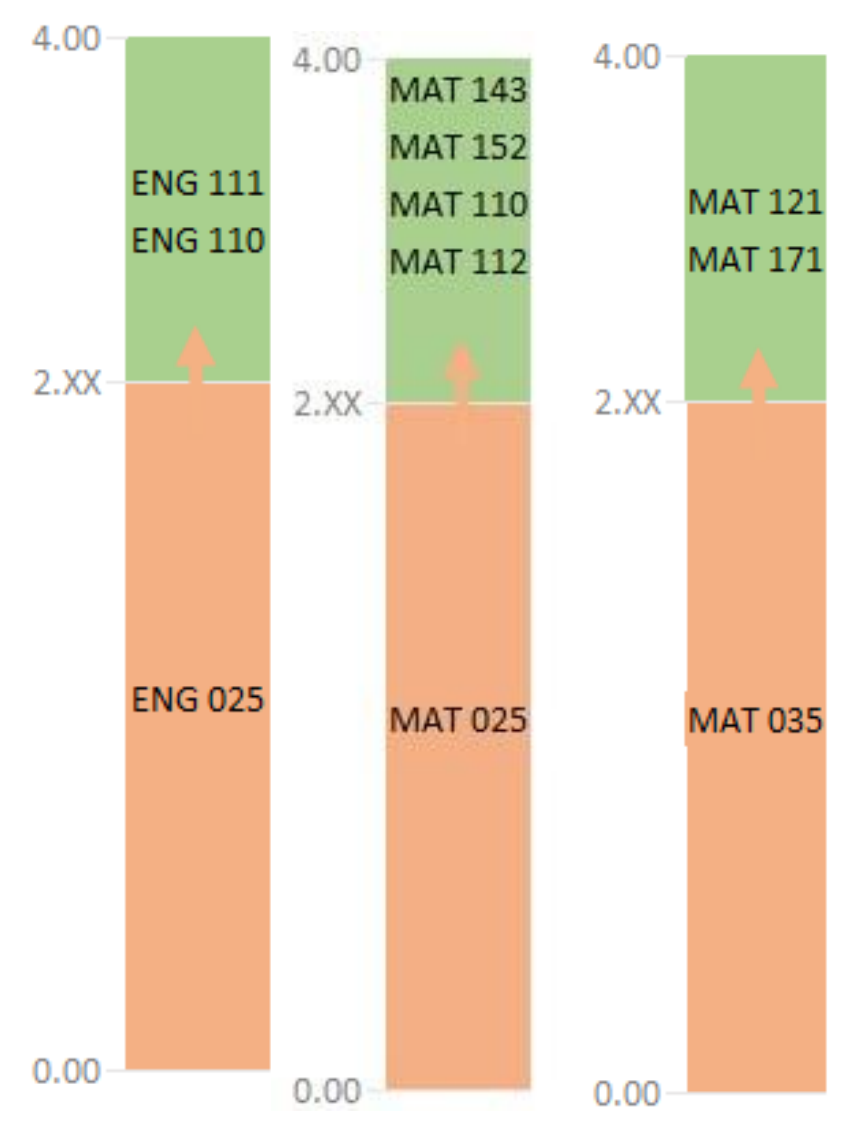

# SPRING 2026 MODELS

### PREREQUISITE

- 2.4 GPA Threshold**
- Rowan-Cabarrus
- 2.6 GPA Threshold**
- Martin
- Sandhills
- 2.8 GPA Threshold**
- Bladen
- Brunswick
- Caldwell
- Cape Fear
- Carteret
- Coastal Carolina
- College of the Albemarle
- 2.8 GPA Threshold (continued)**
- Edgecombe
- Fayetteville
- Guilford
- James Sprunt
- Lenoir
- Mayland
- Mitchell
- Nash
- Pamlico
- Randolph
- Richmond
- Sampson
- Southeastern
- Wayne
- Wilson

### COREQUISITE

- 2.6 GPA Threshold**
- South Piedmont

- 2.8/ 2.2 GPA Threshold**
- Cleveland

- 2.6/2.0 GPA Threshold**
- Montgomery
- 2.6/2.2 GPA Threshold**
- Central Piedmont
- 2.8/2.6 GPA Threshold**
- Vance-Granville
- 2.8/2.2 GPA Threshold**
- Craven
- Durham
- Davidson-Davie
- Roanoke-Chowan
- 2.8/2.2 GPA Threshold**
- Southwestern
- Stanly
- Wake
- Western Piedmont
- 2.8/2.2 GPA Threshold**
- Pitt
- Surry