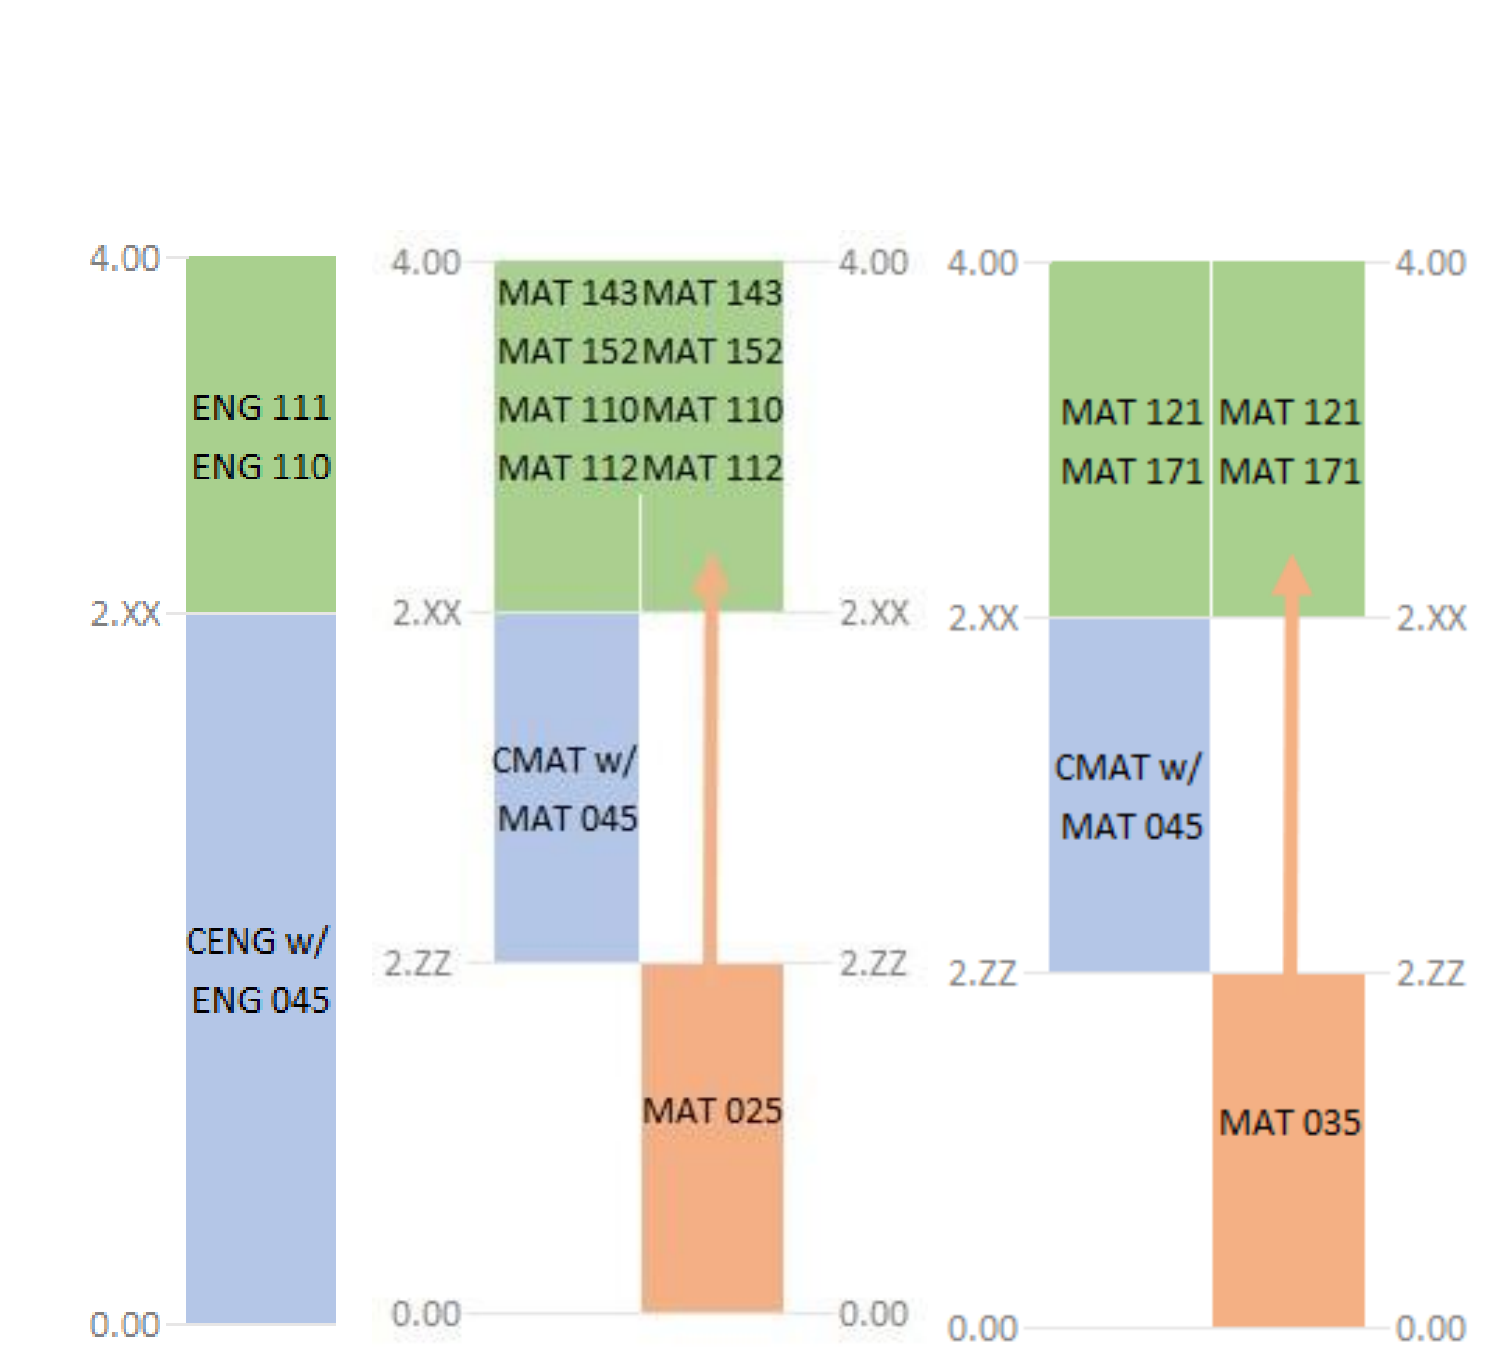

### PREREQUISITE

- 2.4 GPA Threshold**
- Rowan-Cabarrus
- 2.6 GPA Threshold**
- Martin
- Sandhills
- 2.8 GPA Threshold**
- Bladen
- Brunswick
- Caldwell
- Cape Fear
- Carteret
- Coastal Carolina
- College of the Albemarle
- 2.8 GPA Threshold (continued)**
- Edgecombe
- Fayetteville
- Guilford
- James Sprunt
- Lenoir
- Mayland
- Mitchell
- Nash
- Pamlico
- Randolph
- Richmond
- Sampson
- Southeastern
- Wayne
- Wilson

### COREQUISITE

- 2.6 GPA Threshold**
- South Piedmont

### HYBRID

- 2.8/2.2 GPA Threshold**
- Robeson
- Tri-County

PREREQUISITE

COREQUISITE

HYBRID

- 2.8 GPA Threshold**
- Wilkes

- 2.8 GPA Threshold**
- Alamance
- Beaufort County
- Rockingham

- 2.6 GPA Threshold**
- Catawba Valley

- 2.8/ 2.2 GPA Threshold**
- Cleveland

- 2.6/2.0 GPA Threshold**
- Montgomery
- 2.6/2.2 GPA Threshold**
- Central Piedmont
- 2.8/2.6 GPA Threshold**
- Vance-Granville
- 2.8/2.2 GPA Threshold**
- Craven
- Durham
- Davidson-Davie
- Roanoke-Chowan
- 2.8/2.2 GPA Threshold**
- Southwestern
- Stanly
- Wake
- Western Piedmont
- 2.8/2.2 GPA Threshold**
- Pitt
- Surry