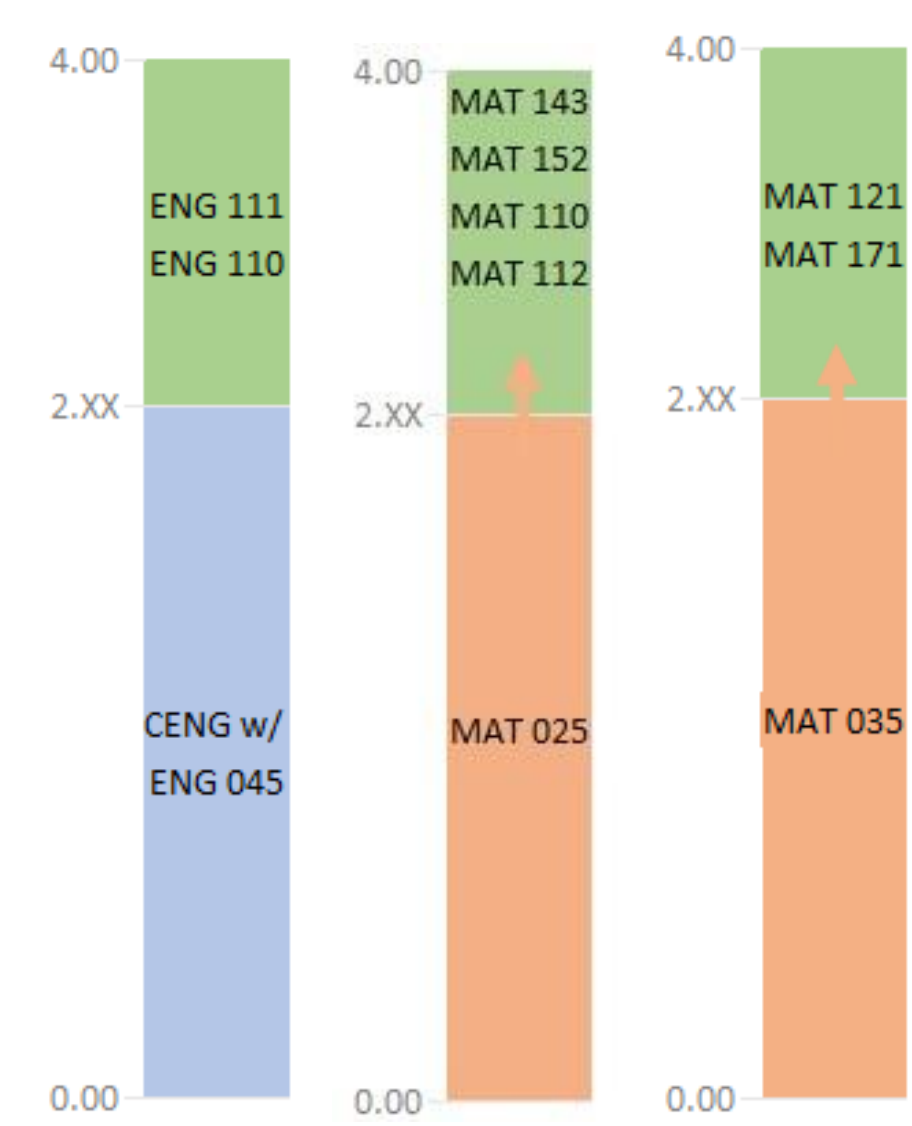

### PREREQUISITE

- 2.4 GPA Threshold**
- Rowan-Cabarrus
- 2.6 GPA Threshold**
- Martin
- Sandhills
- 2.8 GPA Threshold**
- Bladen
- Brunswick
- Caldwell
- Cape Fear
- Carteret
- Coastal Carolina
- College of the Albemarle
- 2.8 GPA Threshold (continued)**
- Edgecombe
- Fayetteville
- Guilford
- James Sprunt
- Lenoir
- Mayland
- Mitchell
- Nash
- Pamlico
- Randolph
- Richmond
- Sampson
- Southeastern
- Wayne
- Wilson

### COREQUISITE

- 2.6 GPA Threshold**
- South Piedmont

### HYBRID

- 2.8/2.2 GPA Threshold**
- Robeson
- Tri-County

PREREQUISITE

COREQUISITE

HYBRID

- 2.8 GPA Threshold**
- Wilkes

- 2.8 GPA Threshold**
- Alamance
- Beaufort County
- Rockingham

- 2.6 GPA Threshold**
- Catawba Valley

- 2.8/ 2.2 GPA Threshold**
- Cleveland

- 2.6/2.0 GPA Threshold**
- Montgomery
- 2.6/2.2 GPA Threshold**
- Central Piedmont
- 2.8/2.6 GPA Threshold**
- Vance-Granville
- 2.8/2.2 GPA Threshold**
- Craven
- Durham
- Davidson-Davie
- Roanoke-Chowan
- 2.8/2.2 GPA Threshold**
- Southwestern
- Stanly
- Wake
- Western Piedmont
- 2.8/2.2 GPA Threshold**
- Pitt
- Surry