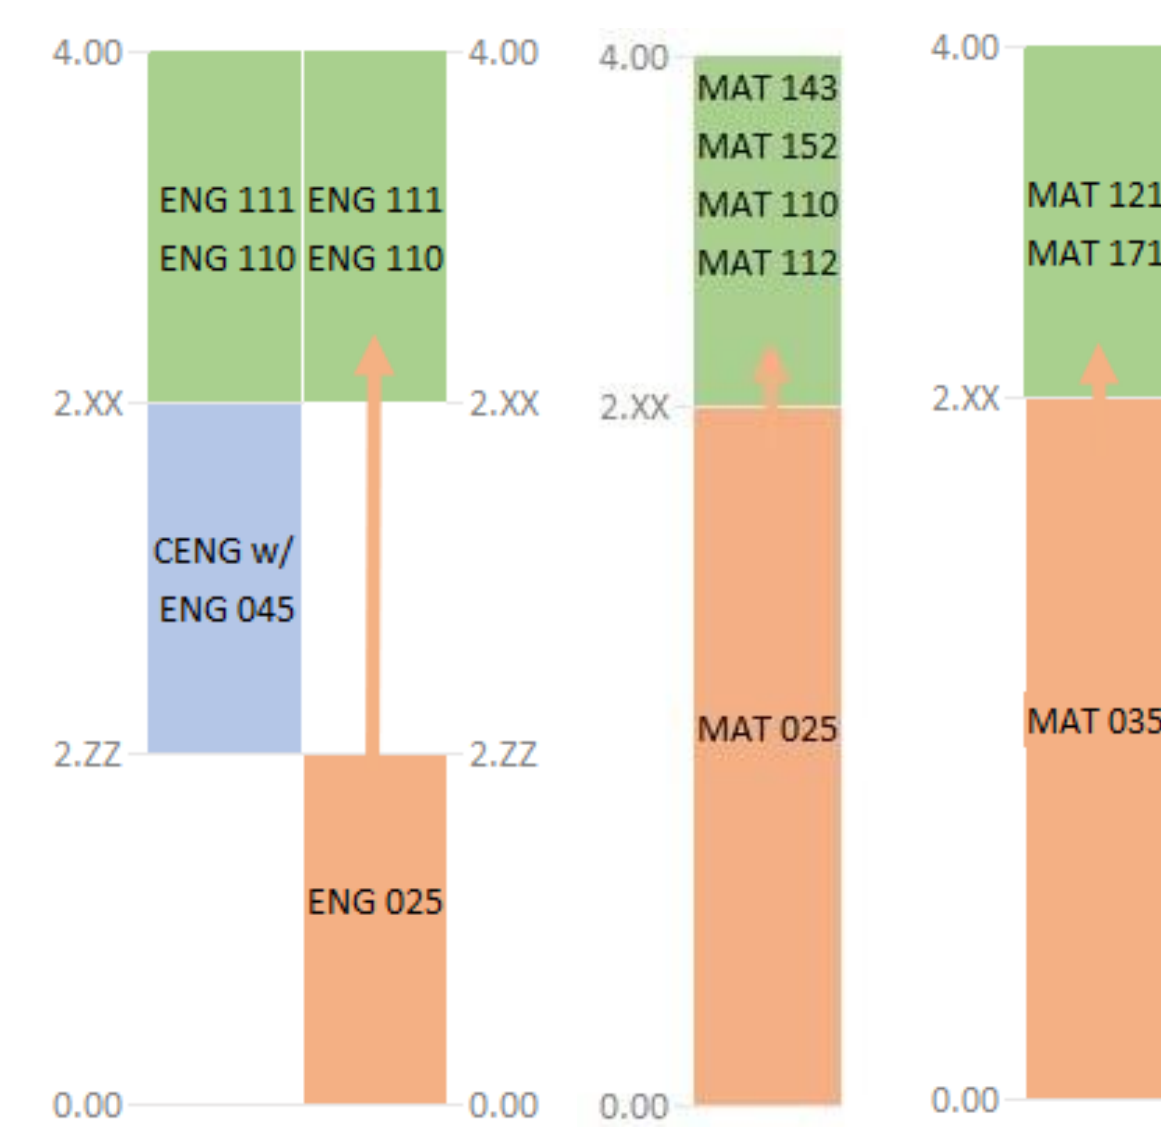

- **2.8/2.6 GPA Threshold**
- McDowell
- **2.8/2.4 GPA Threshold**
- Asheville-Buncombe
- **2.8/2.2 GPA Threshold**
- Haywood