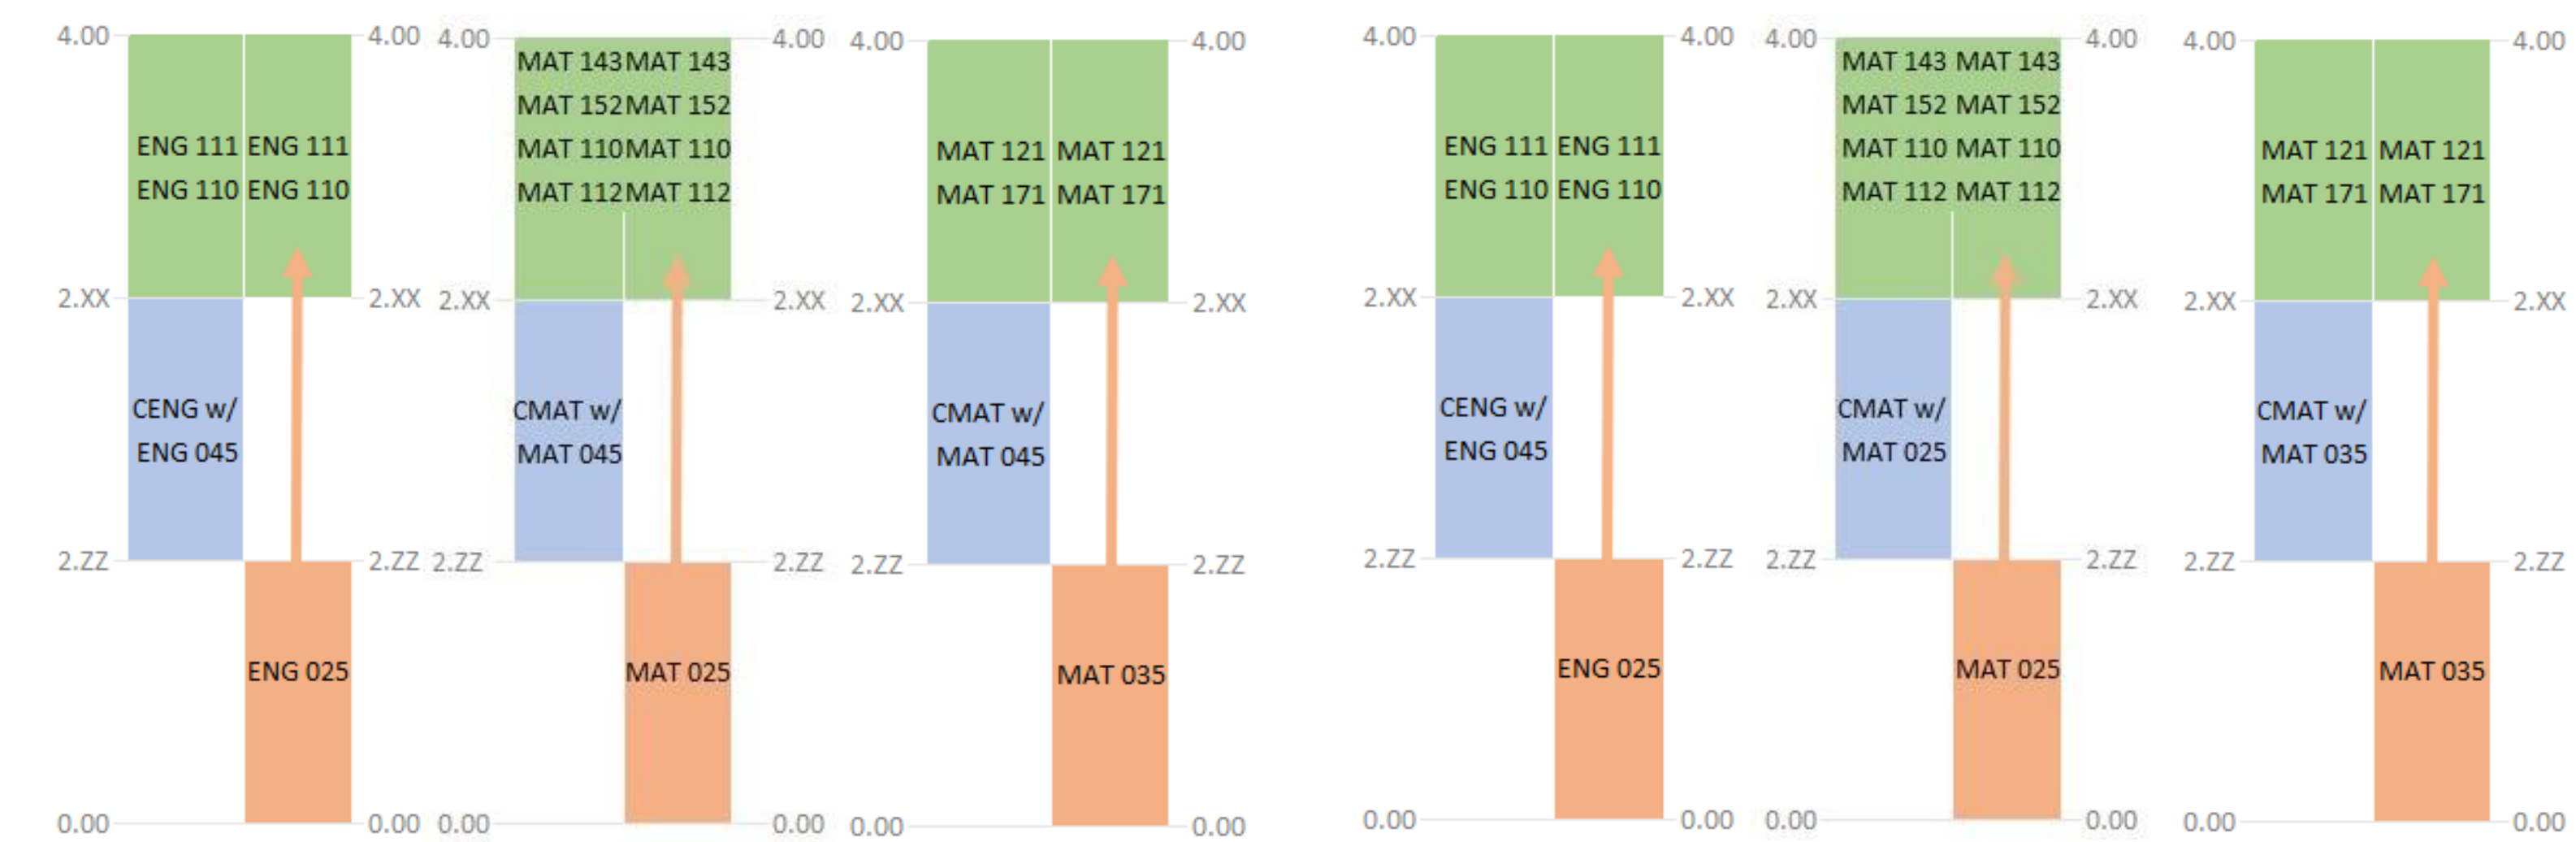

### HYBRID

- 2.8/2.2 GPA Threshold**
- Robeson
- Tri-County

PREREQUISITE

COREQUISITE

HYBRID

- 2.8 GPA Threshold**
- Wilkes

- 2.8 GPA Threshold**
- Alamance
- Beaufort County
- Rockingham

- 2.6 GPA Threshold**
- Catawba Valley

- 2.4 GPA Threshold**
- Forsyth
- 2.6 GPA Threshold**
- Central Carolina
- Halifax
- 2.8 GPA Threshold**
- Blue Ridge
- Gaston
- Johnston
- Piedmont

- 2.8/2.4 GPA Threshold**
- Isothermal

- 2.8/2.6 GPA Threshold**
- McDowell
- 2.8/2.4 GPA Threshold**
- Asheville-Buncombe
- 2.8/2.2 GPA Threshold**
- Haywood

- 2.8/ 2.2 GPA Threshold**
- Cleveland

- 2.6/2.0 GPA Threshold**
- Montgomery
- 2.6/2.2 GPA Threshold**
- Central Piedmont
- 2.8/2.6 GPA Threshold**
- Vance-Granville
- 2.8/2.2 GPA Threshold**
- Craven
- Durham
- Davidson-Davie
- Roanoke-Chowan
- 2.8/2.2 GPA Threshold**
- Southwestern
- Stanly
- Wake
- Western Piedmont
- 2.8/2.2 GPA Threshold**
- Pitt
- Surry