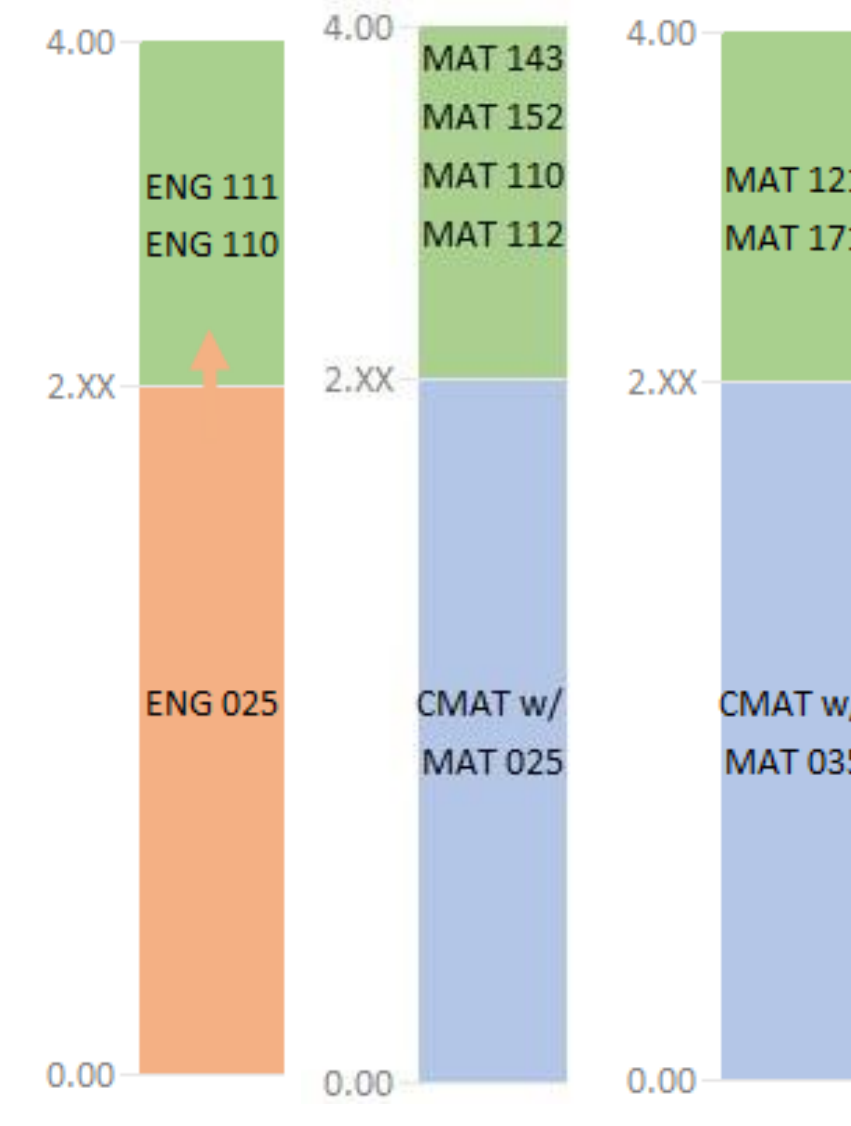

## MATH

### PREREQUISITE

- 2.4 GPA Threshold**
- Rowan-Cabarrus
- 2.6 GPA Threshold**
- Martin
- Sandhills
- 2.8 GPA Threshold**
- Bladen
- Brunswick
- Caldwell
- Cape Fear
- Carteret
- Coastal Carolina
- College of the Albemarle
- 2.8 GPA Threshold (continued)**
- Edgecombe
- Fayetteville
- Guilford
- James Sprunt
- Lenoir
- Mayland
- Mitchell
- Nash
- Pamlico
- Randolph
- Richmond
- Sampson
- Southeastern
- Wayne
- Wilson

### COREQUISITE

- 2.6 GPA Threshold**
- South Piedmont