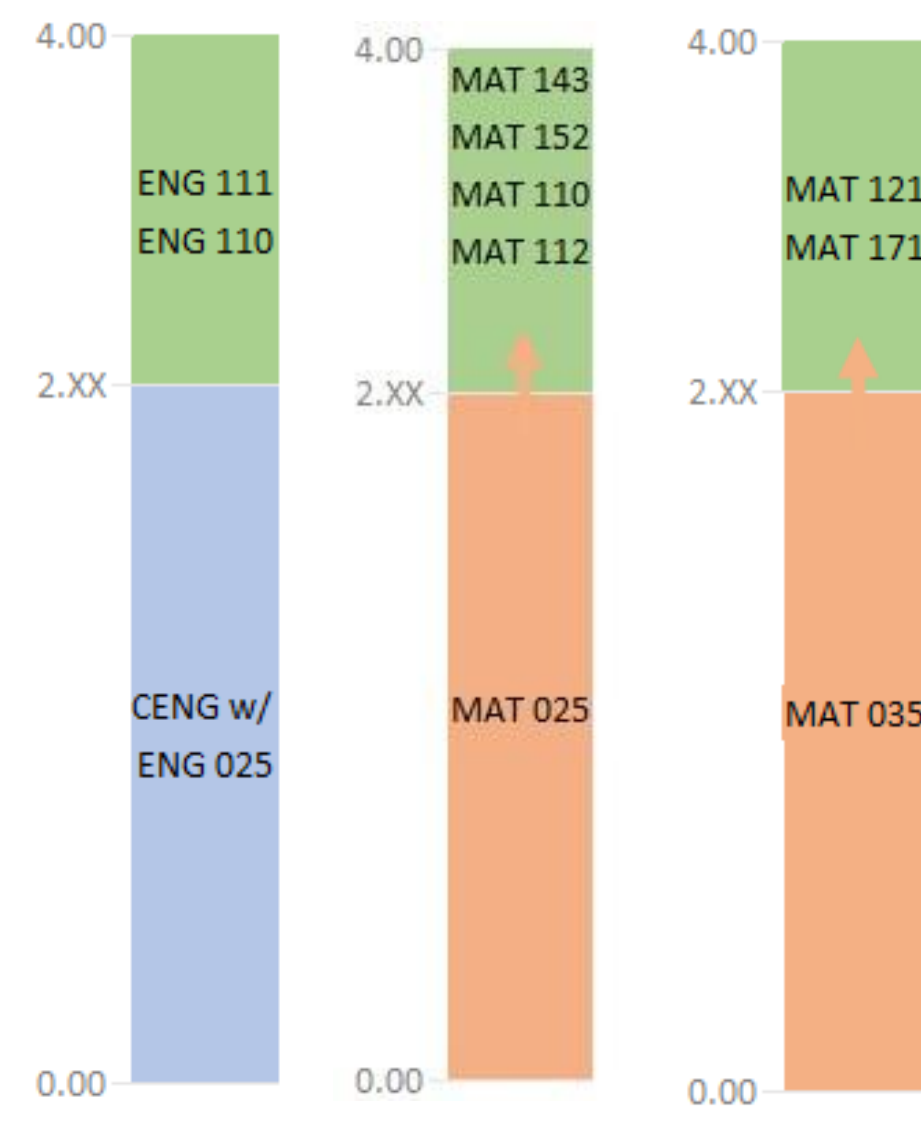

### PREREQUISITE

- 2.4 GPA Threshold**
- Rowan-Cabarrus
- 2.6 GPA Threshold**
- Martin
- Sandhills
- 2.8 GPA Threshold**
- Bladen
- Brunswick
- Caldwell
- Cape Fear
- Carteret
- Coastal Carolina
- College of the Albemarle
- 2.8 GPA Threshold (continued)**
- Edgecombe
- Fayetteville
- Guilford
- James Sprunt
- Lenoir
- Mayland
- Mitchell
- Nash
- Pamlico
- Randolph
- Richmond
- Sampson
- Southeastern
- Wayne
- Wilson

### COREQUISITE

- 2.6 GPA Threshold**
- South Piedmont

### HYBRID

- 2.8/2.2 GPA Threshold**
- Robeson
- Tri-County

PREREQUISITE

COREQUISITE

HYBRID

- 2.8 GPA Threshold**
- Wilkes

- 2.8 GPA Threshold**
- Alamance
- Beaufort County
- Rockingham

- 2.6 GPA Threshold**
- Catawba Valley

- 2.8/ 2.2 GPA Threshold**
- Cleveland

- 2.6/2.0 GPA Threshold**
- Montgomery
- 2.6/2.2 GPA Threshold**
- Central Piedmont
- 2.8/2.6 GPA Threshold**
- Vance-Granville
- 2.8/2.2 GPA Threshold**
- Craven
- Durham
- Davidson-Davie
- Roanoke-Chowan
- 2.8/2.2 GPA Threshold**
- Southwestern
- Stanly
- Wake
- Western Piedmont
- 2.8/2.2 GPA Threshold**
- Pitt
- Surry