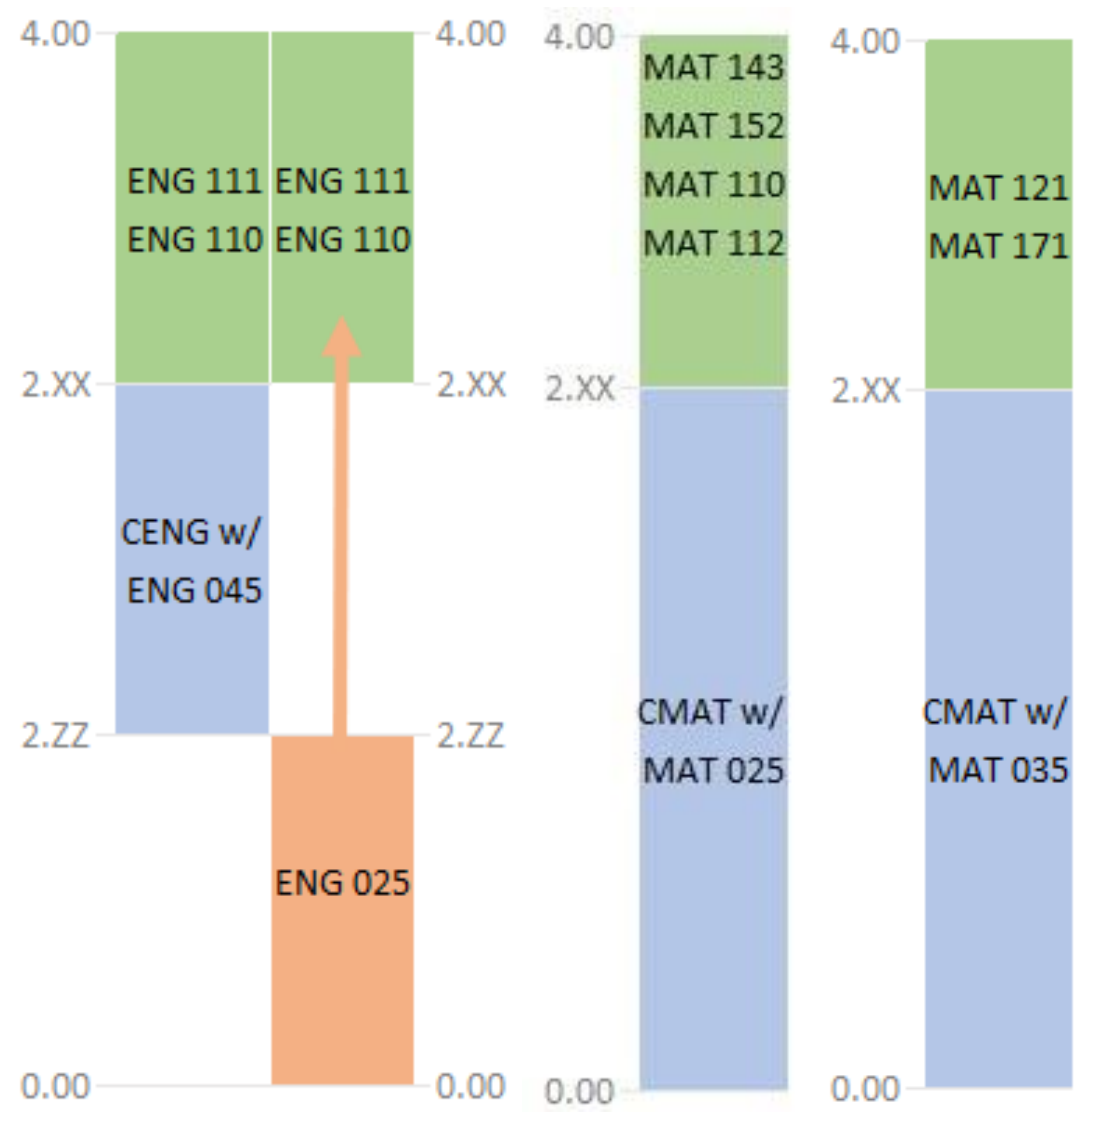

### PREREQUISITE

- 2.4 GPA Threshold**
- Rowan-Cabarrus
- 2.6 GPA Threshold**
- Martin
- Sandhills
- 2.8 GPA Threshold**
- Bladen
- Brunswick
- Caldwell
- Cape Fear
- Carteret
- Coastal Carolina
- College of the Albemarle
- 2.8 GPA Threshold (continued)**
- Edgecombe
- Fayetteville
- Guilford
- James Sprunt
- Lenoir
- Mayland
- Mitchell
- Nash
- Pamlico
- Randolph
- Richmond
- Sampson
- Southeastern
- Wayne
- Wilson

### COREQUISITE

- 2.6 GPA Threshold**
- South Piedmont

### HYBRID

- 2.8/2.2 GPA Threshold**
- Robeson
- Tri-County

PREREQUISITE

COREQUISITE

HYBRID

- 2.8 GPA Threshold**
- Wilkes

- 2.8 GPA Threshold**
- Alamance
- Beaufort County
- Rockingham

- 2.6 GPA Threshold**
- Catawba Valley

- 2.8/ 2.2 GPA Threshold**
- Cleveland

- 2.6/2.0 GPA Threshold**
- Montgomery
- 2.6/2.2 GPA Threshold**
- Central Piedmont
- 2.8/2.6 GPA Threshold**
- Vance-Granville
- 2.8/2.2 GPA Threshold**
- Craven
- Durham
- Davidson-Davie
- Roanoke-Chowan
- 2.8/2.2 GPA Threshold**
- Southwestern
- Stanly
- Wake
- Western Piedmont
- 2.8/2.2 GPA Threshold**
- Pitt
- Surry