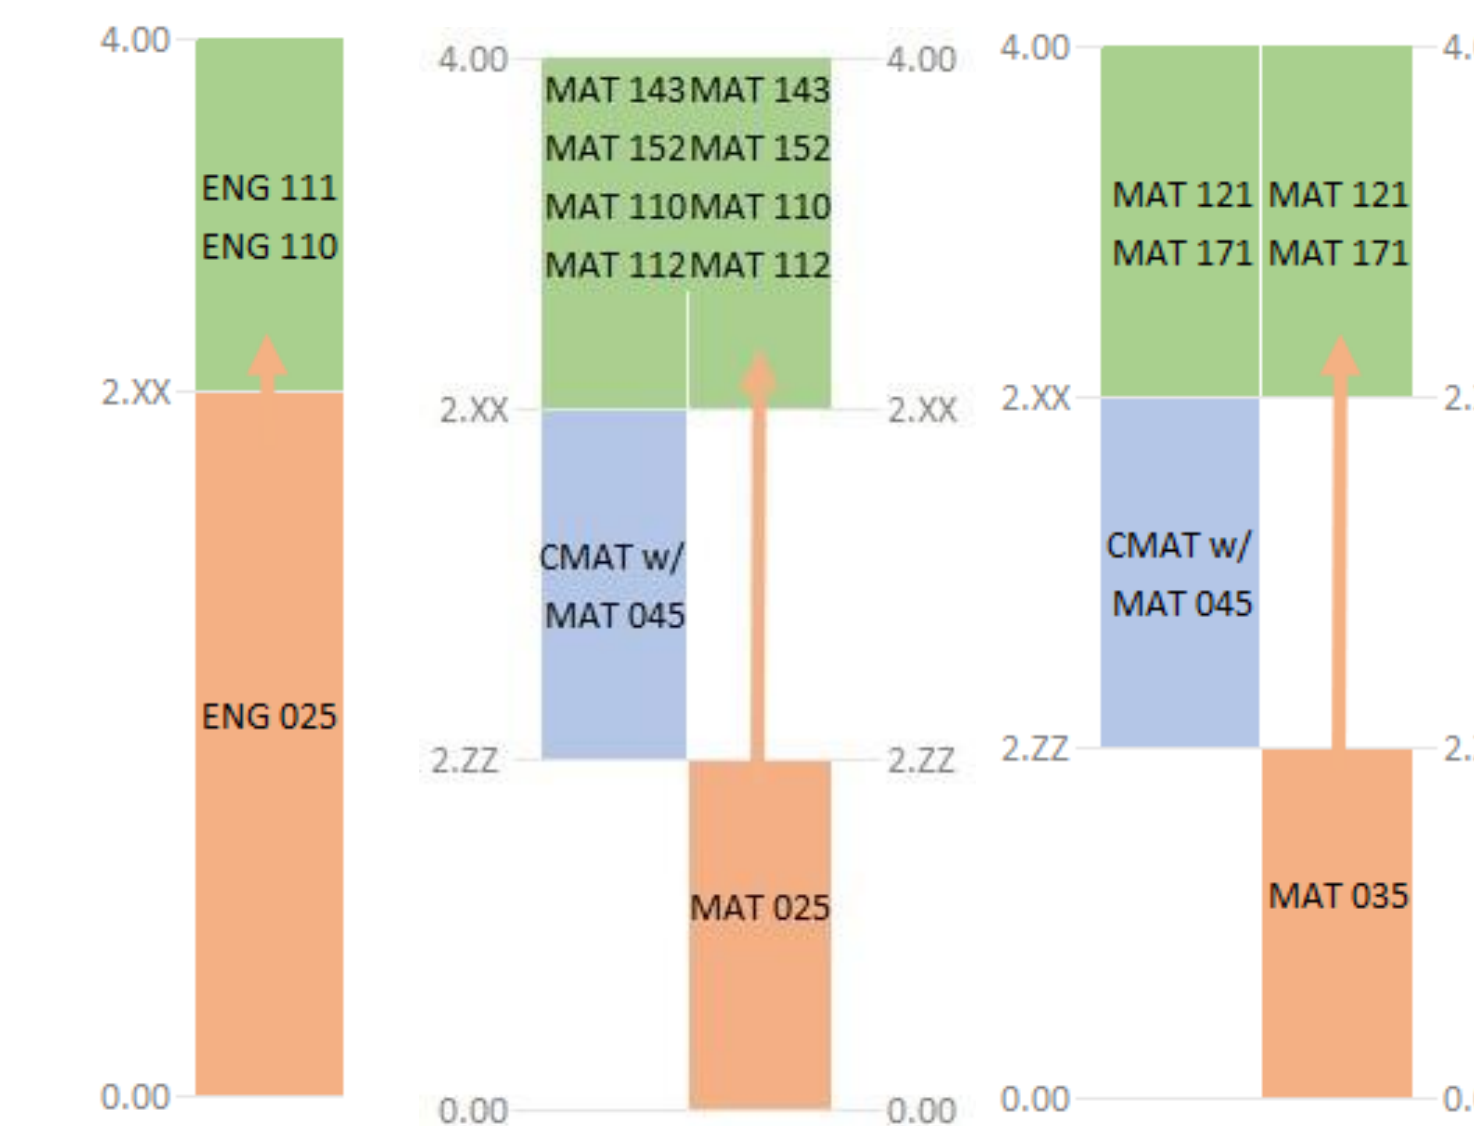

SUMMER 2026 MODELS

MATH

PREREQUISITE

- 2.4 GPA Threshold**
- Rowan-Cabarrus
- 2.6 GPA Threshold**
- Martin
- Sandhills
- 2.8 GPA Threshold**
- Bladen
- Brunswick
- Caldwell
- Cape Fear
- Carteret
- Coastal Carolina
- College of the Albemarle
- 2.8 GPA Threshold (continued)**
- Edgecombe
- Fayetteville
- Guilford
- James Sprunt
- Lenoir
- Mayland
- Mitchell
- Nash
- Pamlico
- Randolph
- Richmond
- Sampson
- Southeastern
- Wayne
- Wilson

COREQUISITE

- 2.6 GPA Threshold**
- South Piedmont

HYBRID

- 2.8/2.2 GPA Threshold**
- Robeson
- Tri-County

PREREQUISITE

COREQUISITE

HYBRID

- 2.8 GPA Threshold**
- Wilkes

- 2.8/2.4 GPA Threshold**
- Isothermal

- 2.8/2.6 GPA Threshold**
- McDowell
- 2.8/2.4 GPA Threshold**
- Asheville-Buncombe
- 2.8/2.2 GPA Threshold**
- Haywood

- 2.8/ 2.2 GPA Threshold**
- Cleveland

- 2.6/2.0 GPA Threshold**
- Montgomery
- 2.6/2.2 GPA Threshold**
- Central Piedmont
- 2.8/2.6 GPA Threshold**
- Vance-Granville
- 2.8/2.2 GPA Threshold**
- Craven
- Durham
- Davidson-Davie
- Roanoke-Chowan
- Southwestern
- Stanly
- Wake
- Western Piedmont
- 2.8/2.2 GPA Threshold**
- Pitt
- Surry