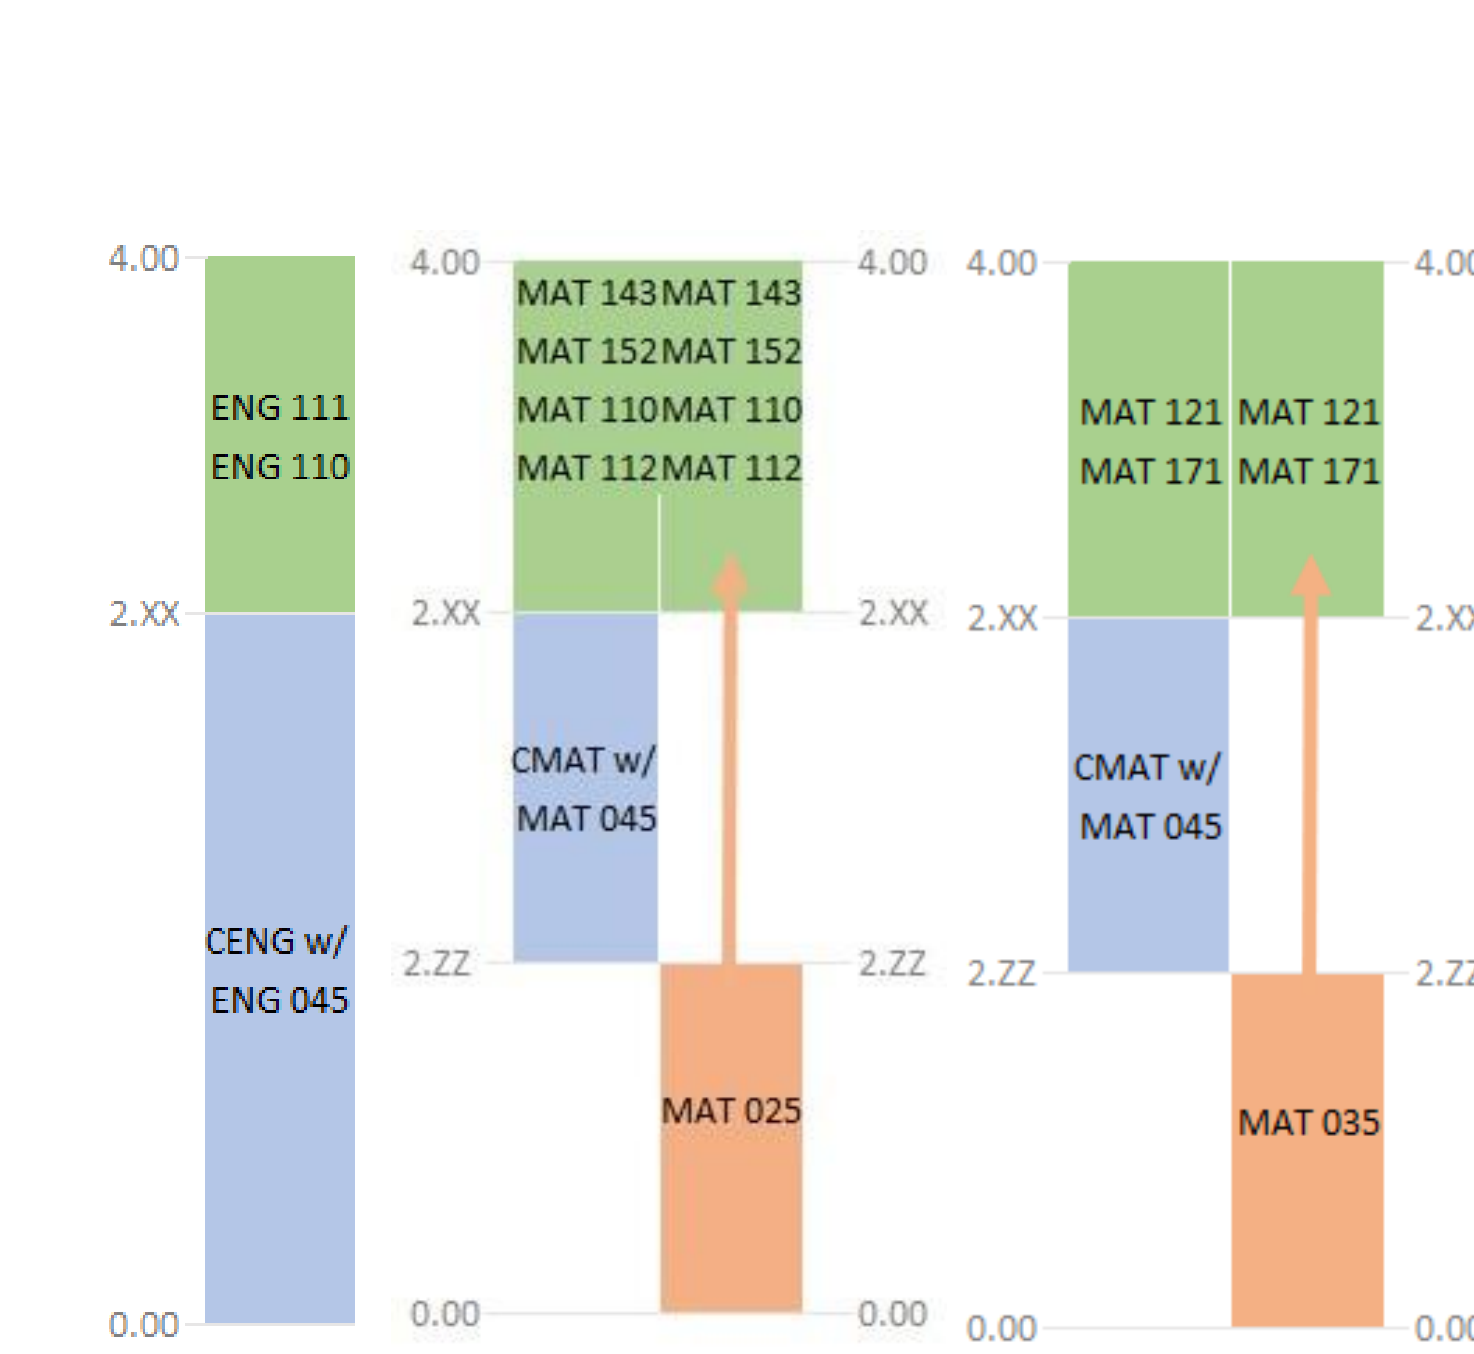

SUMMER 2026 MODELS

MATH

PREREQUISITE

- 2.4 GPA Threshold**
- Rowan-Cabarrus
- 2.6 GPA Threshold**
- Martin
- Sandhills
- 2.8 GPA Threshold**
- Bladen
- Brunswick
- Caldwell
- Cape Fear
- Carteret
- Coastal Carolina
- College of the Albemarle
- 2.8 GPA Threshold (continued)**
- Edgecombe
- Fayetteville
- Guilford
- James Sprunt
- Lenoir
- Mayland
- Mitchell
- Nash
- Pamlico
- Randolph
- Richmond
- Sampson
- Southeastern
- Wayne
- Wilson

COREQUISITE

- 2.6 GPA Threshold**
- South Piedmont

HYBRID

- 2.8/2.2 GPA Threshold**
- Robeson
- Tri-County

PREREQUISITE

COREQUISITE

HYBRID

- 2.8 GPA Threshold**
- Wilkes

- 2.8/2.4 GPA Threshold**
- Isothermal

- 2.8/2.6 GPA Threshold**
- McDowell
- 2.8/2.4 GPA Threshold**
- Asheville-Buncombe
- 2.8/2.2 GPA Threshold**
- Haywood

- 2.8/ 2.2 GPA Threshold**
- Cleveland

- 2.6/2.0 GPA Threshold**
- Montgomery
- 2.6/2.2 GPA Threshold**
- Central Piedmont
- 2.8/2.6 GPA Threshold**
- Vance-Granville
- 2.8/2.2 GPA Threshold**
- Craven
- Durham
- Davidson-Davie
- Roanoke-Chowan
- Southwestern
- Stanly
- Wake
- Western Piedmont
- 2.8/2.2 GPA Threshold**
- Pitt
- Surry