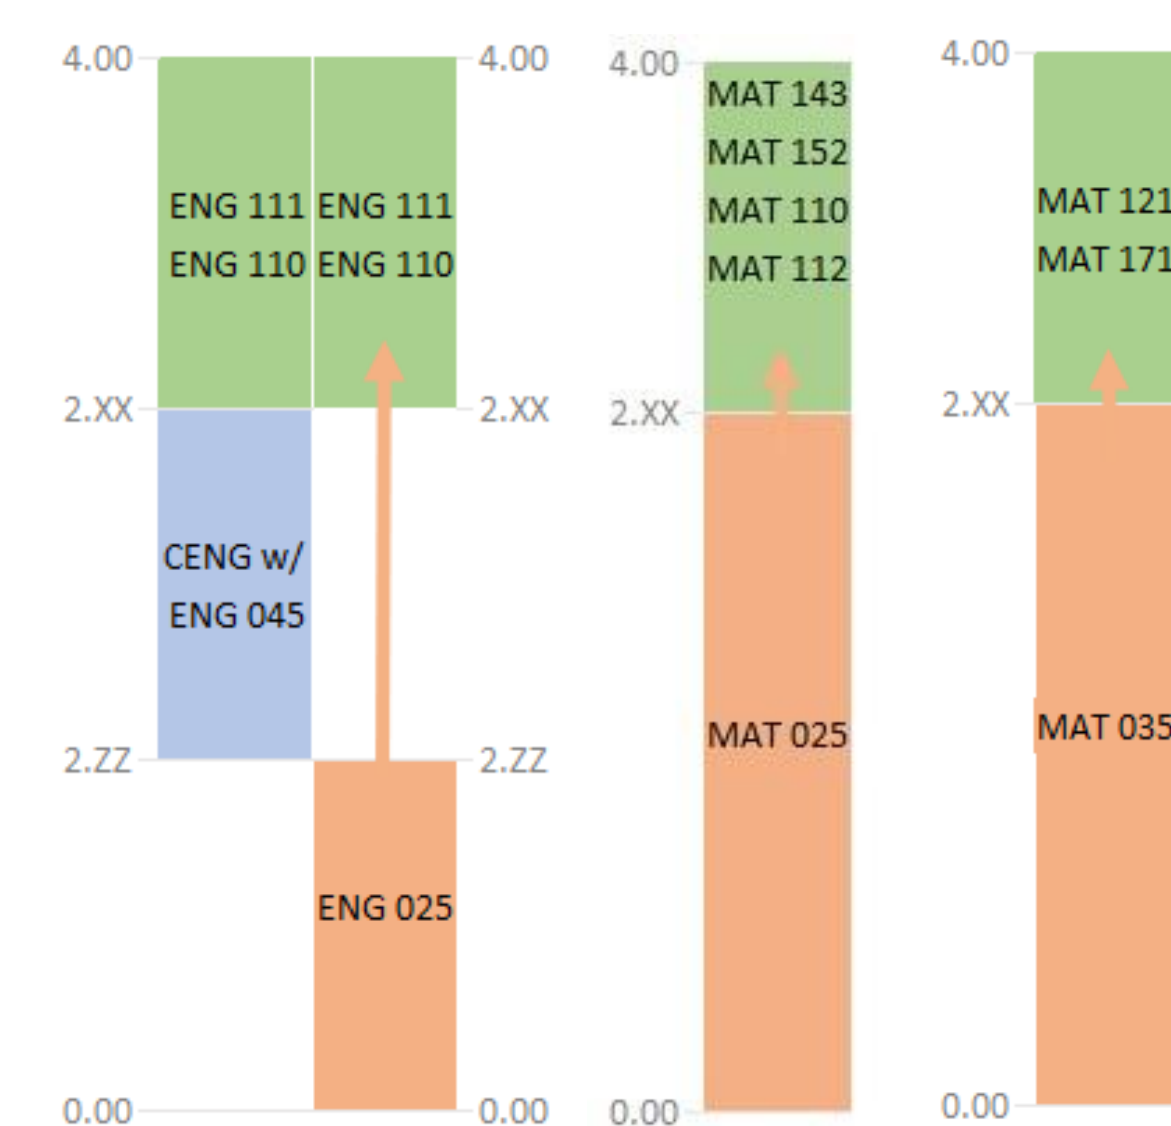

SUMMER 2026 MODELS

MATH

PREREQUISITE

- 2.4 GPA Threshold**
- Rowan-Cabarrus
- 2.6 GPA Threshold**
- Martin
- Sandhills
- 2.8 GPA Threshold**
- Bladen
- Brunswick
- Caldwell
- Cape Fear
- Carteret
- Coastal Carolina
- College of the Albemarle
- 2.8 GPA Threshold (continued)**
- Edgecombe
- Fayetteville
- Guilford
- James Sprunt
- Lenoir
- Mayland
- Mitchell
- Nash
- Pamlico
- Randolph
- Richmond
- Sampson
- Southeastern
- Wayne
- Wilson

COREQUISITE

- 2.6 GPA Threshold**
- South Piedmont

HYBRID

- 2.8/2.2 GPA Threshold**
- Robeson
- Tri-County

PREREQUISITE

COREQUISITE

HYBRID

- 2.8 GPA Threshold**
- Wilkes

- 2.8 GPA Threshold**
- Alamance
- Beaufort County
- Rockingham

- 2.6 GPA Threshold**
- Catawba Valley

- 2.4 GPA Threshold**
- Forsyth
- 2.6 GPA Threshold**
- Central Carolina
- Halifax
- 2.8 GPA Threshold**
- Blue Ridge
- Gaston
- Johnston
- Piedmont

- 2.8/2.4 GPA Threshold**
- Isothermal

- 2.8/2.6 GPA Threshold**
- McDowell
- 2.8/2.4 GPA Threshold**
- Asheville-Buncombe
- 2.8/2.2 GPA Threshold**
- Haywood

- 2.8/ 2.2 GPA Threshold**
- Cleveland

- 2.6/2.0 GPA Threshold**
- Montgomery
- 2.6/2.2 GPA Threshold**
- Central Piedmont
- 2.8/2.6 GPA Threshold**
- Vance-Granville
- 2.8/2.2 GPA Threshold**
- Craven
- Durham
- Davidson-Davie
- Roanoke-Chowan
- Southwestern
- Stanly
- Wake
- Western Piedmont
- 2.8/2.2 GPA Threshold**
- Pitt
- Surry