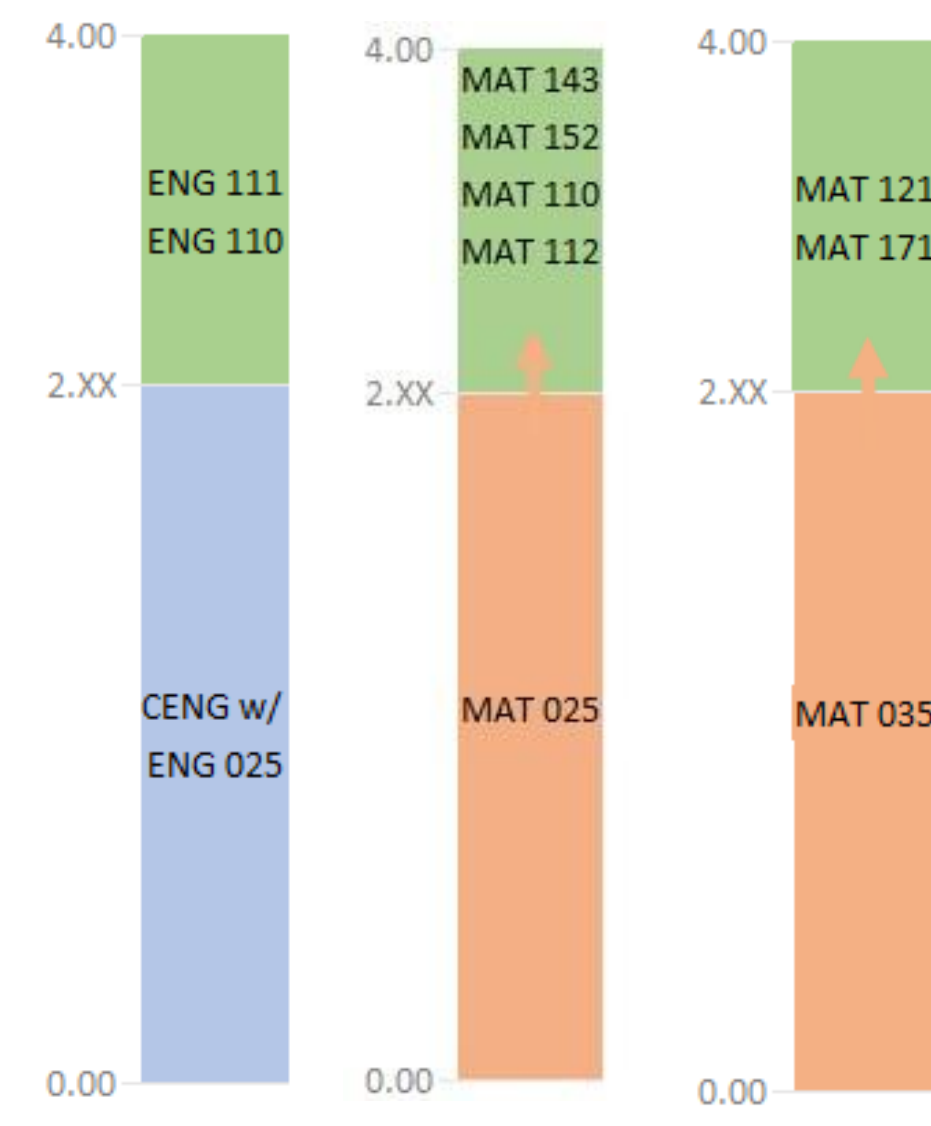

SUMMER 2026 MODELS

MATH

PREREQUISITE

- 2.4 GPA Threshold**
- Rowan-Cabarrus
- 2.6 GPA Threshold**
- Martin
- Sandhills
- 2.8 GPA Threshold**
- Bladen
- Brunswick
- Caldwell
- Cape Fear
- Carteret
- Coastal Carolina
- College of the Albemarle
- 2.8 GPA Threshold (continued)**
- Edgecombe
- Fayetteville
- Guilford
- James Sprunt
- Lenoir
- Mayland
- Mitchell
- Nash
- Pamlico
- Randolph
- Richmond
- Sampson
- Southeastern
- Wayne
- Wilson

COREQUISITE

- 2.6 GPA Threshold**
- South Piedmont

HYBRID

- 2.8/2.2 GPA Threshold**
- Robeson
- Tri-County

PREREQUISITE

COREQUISITE

HYBRID

- 2.8 GPA Threshold**
- Wilkes

- 2.8/2.4 GPA Threshold**
- Isothermal

- 2.8/2.6 GPA Threshold**
- McDowell
- 2.8/2.4 GPA Threshold**
- Asheville-Buncombe
- 2.8/2.2 GPA Threshold**
- Haywood

- 2.8/ 2.2 GPA Threshold**
- Cleveland

- 2.6/2.0 GPA Threshold**
- Montgomery
- 2.6/2.2 GPA Threshold**
- Central Piedmont
- 2.8/2.6 GPA Threshold**
- Vance-Granville
- 2.8/2.2 GPA Threshold**
- Craven
- Durham
- Davidson-Davie
- Roanoke-Chowan
- Southwestern
- Stanly
- Wake
- Western Piedmont
- 2.8/2.2 GPA Threshold**
- Pitt
- Surry