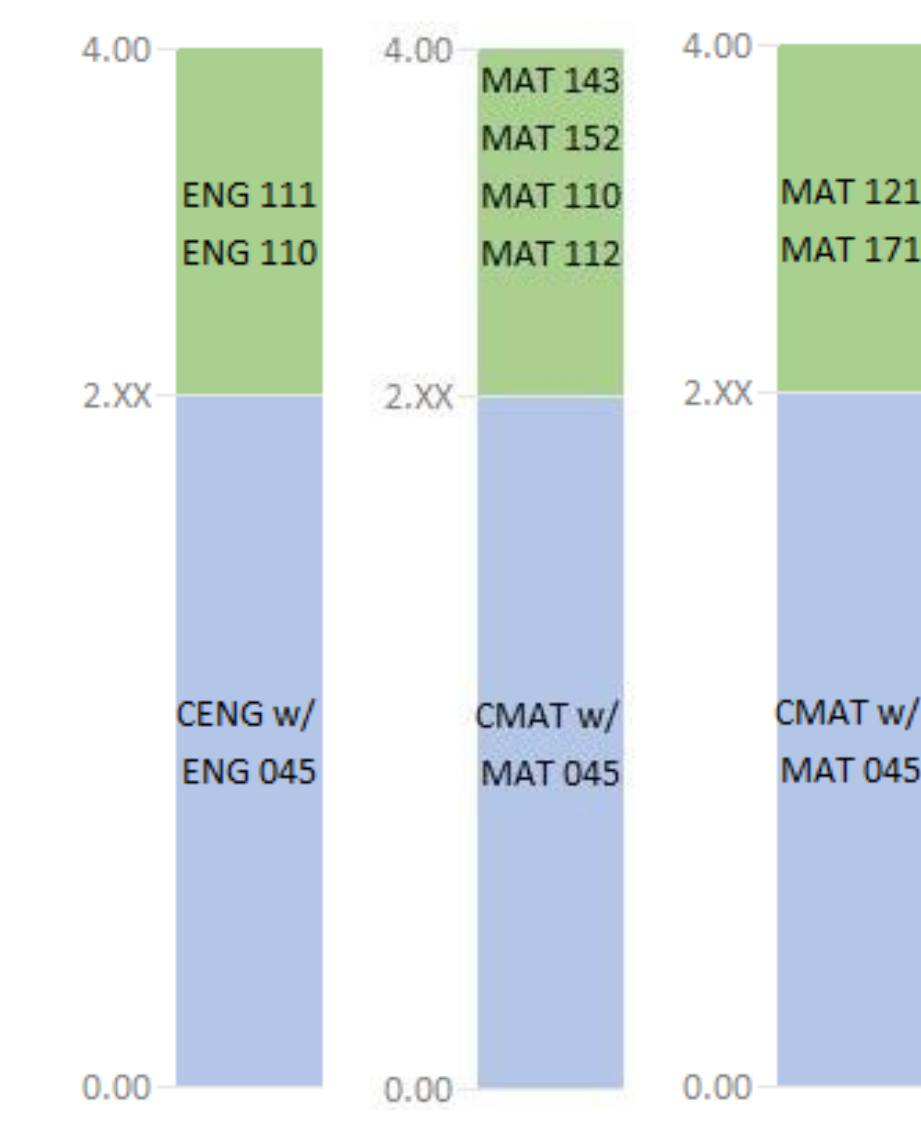

- **2.4 GPA Threshold**
- Forsyth
- **2.6 GPA Threshold**
- Central Carolina
- Halifax
- **2.8 GPA Threshold**
- Blue Ridge
- Gaston
- Johnston
- Piedmont