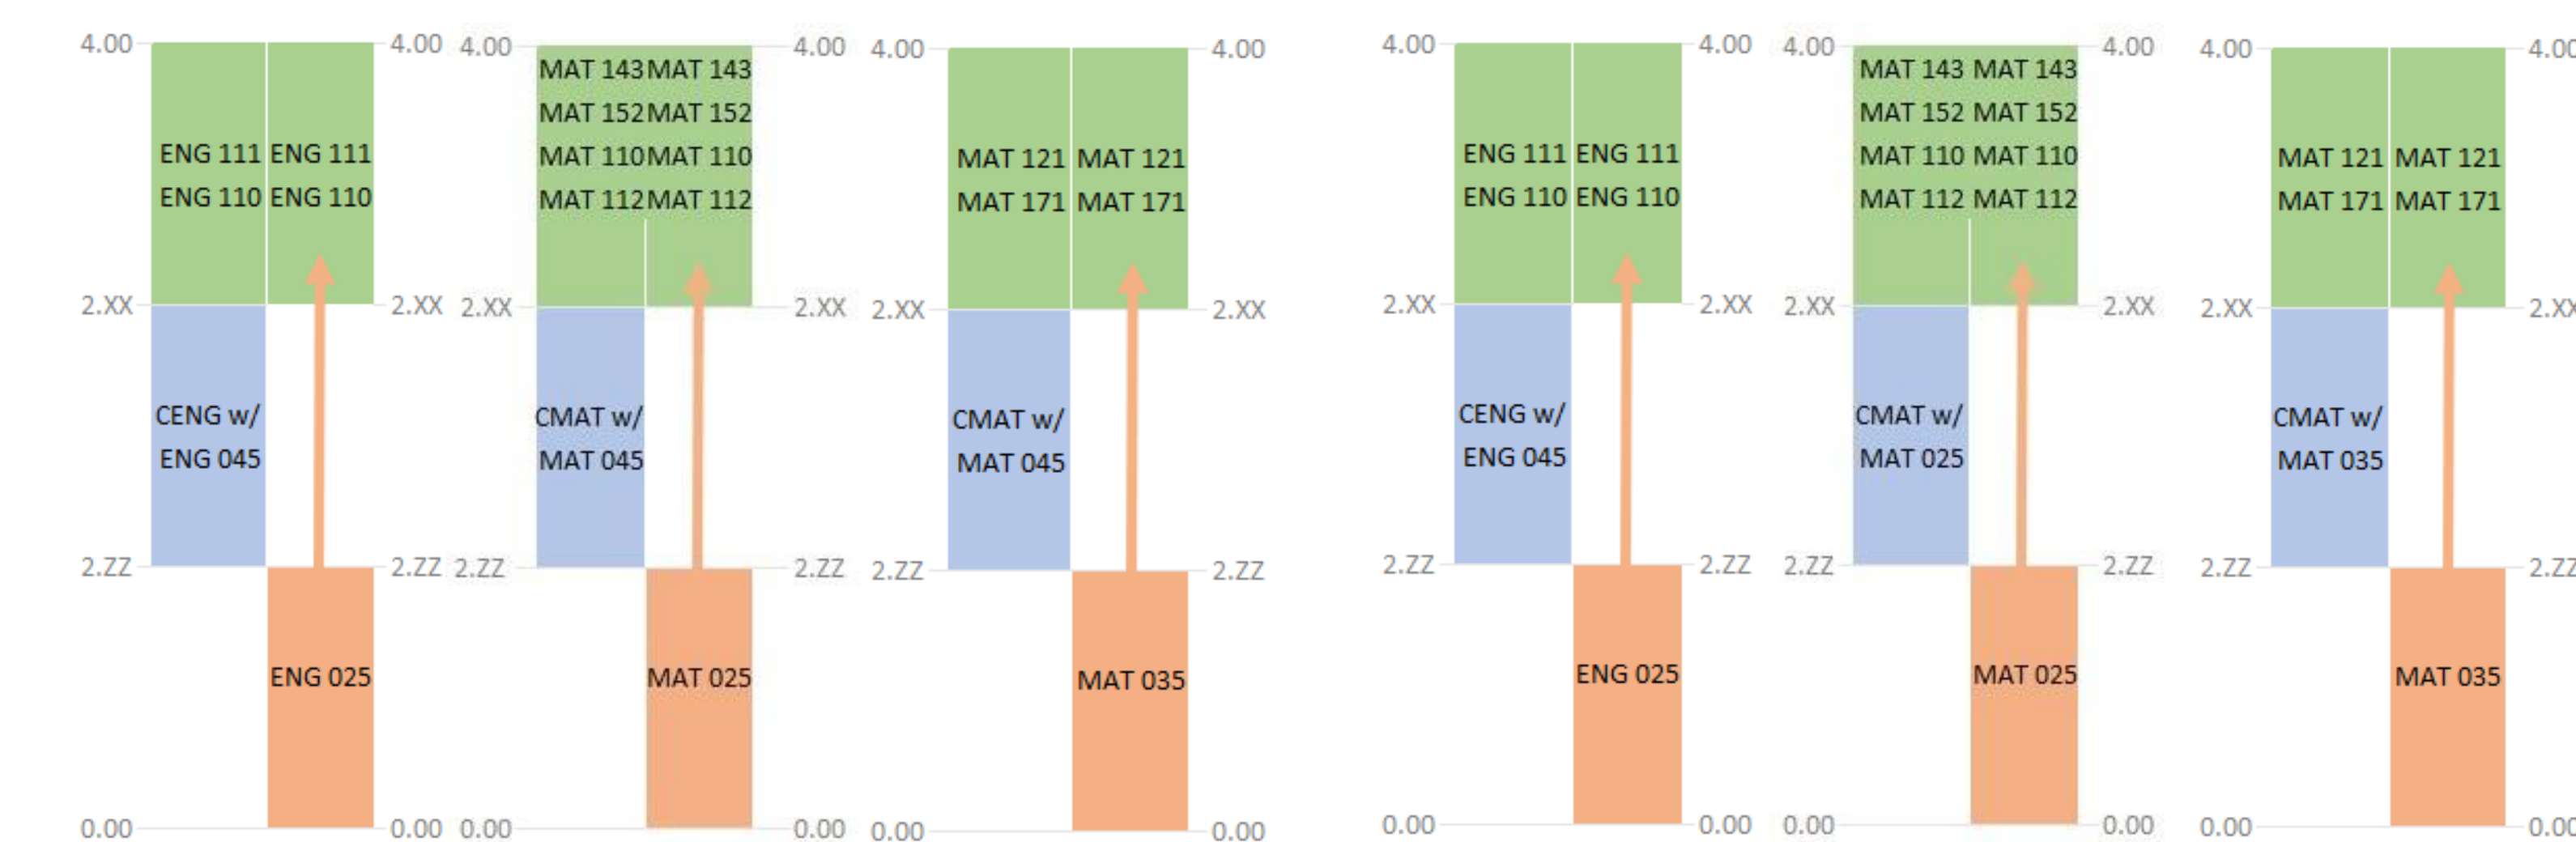

COREQUISITE

- 2.6 GPA Threshold**
- South Piedmont

HYBRID

- 2.8/2.2 GPA Threshold**
- Robeson
- Tri-County

PREREQUISITE

COREQUISITE

HYBRID

- 2.8 GPA Threshold**
- Wilkes

- 2.8 GPA Threshold**
- Alamance
- Beaufort County
- Rockingham

- 2.6 GPA Threshold**
- Catawba Valley

- 2.4 GPA Threshold**
- Forsyth
- 2.6 GPA Threshold**
- Central Carolina
- Halifax
- 2.8 GPA Threshold**
- Blue Ridge
- Gaston
- Johnston
- Piedmont

- 2.8/2.4 GPA Threshold**
- Isothermal

- 2.8/2.6 GPA Threshold**
- McDowell
- 2.8/2.4 GPA Threshold**
- Asheville-Buncombe
- 2.8/2.2 GPA Threshold**
- Haywood

- 2.8/ 2.2 GPA Threshold**
- Cleveland

- 2.6/2.0 GPA Threshold**
- Montgomery
- 2.6/2.2 GPA Threshold**
- Central Piedmont
- 2.8/2.6 GPA Threshold**
- Vance-Granville
- 2.8/2.2 GPA Threshold**
- Craven
- Durham
- Davidson-Davie
- Roanoke-Chowan
- Southwestern
- Stanly
- Wake
- Western Piedmont
- 2.8/2.2 GPA Threshold**
- Pitt
- Surry