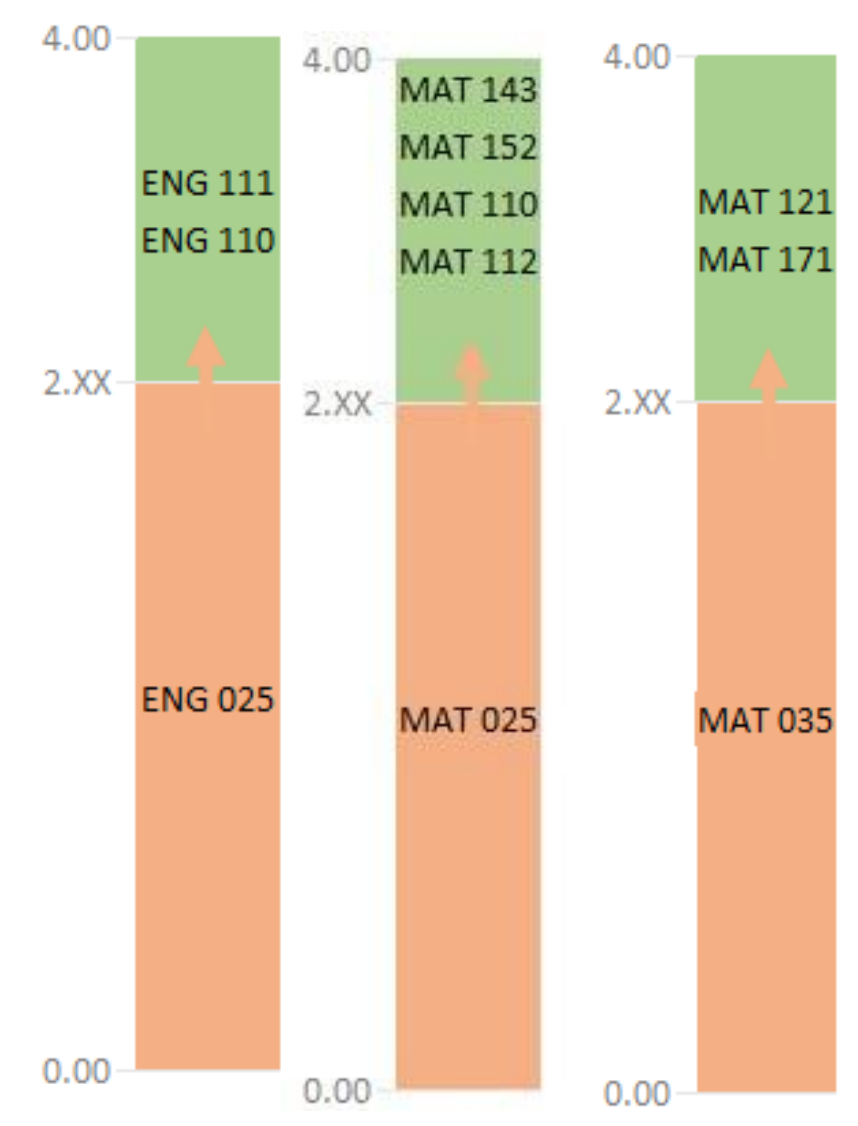

SUMMER 2026 MODELS

MATH

PREREQUISITE

- 2.4 GPA Threshold**
- Rowan-Cabarrus
- 2.6 GPA Threshold**
- Martin
- Sandhills
- 2.8 GPA Threshold**
- Bladen
- Brunswick
- Caldwell
- Cape Fear
- Carteret
- Coastal Carolina
- College of the Albemarle
- 2.8 GPA Threshold (continued)**
- Edgecombe
- Fayetteville
- Guilford
- James Sprunt
- Lenoir
- Mayland
- Mitchell
- Nash
- Pamlico
- Randolph
- Richmond
- Sampson
- Southeastern
- Wayne
- Wilson

COREQUISITE

- 2.6 GPA Threshold**
- South Piedmont

HYBRID

- 2.8/2.2 GPA Threshold**
- Robeson
- Tri-County

PREREQUISITE

COREQUISITE

HYBRID

- 2.8 GPA Threshold**
- Wilkes

- 2.8/2.4 GPA Threshold**
- Isothermal

- 2.8/2.6 GPA Threshold**
- McDowell
- 2.8/2.4 GPA Threshold**
- Asheville-Buncombe
- 2.8/2.2 GPA Threshold**
- Haywood

- 2.8/ 2.2 GPA Threshold**
- Cleveland

- 2.6/2.0 GPA Threshold**
- Montgomery
- 2.6/2.2 GPA Threshold**
- Central Piedmont
- 2.8/2.6 GPA Threshold**
- Vance-Granville
- 2.8/2.2 GPA Threshold**
- Craven
- Durham
- Davidson-Davie
- Roanoke-Chowan
- Southwestern
- Stanly
- Wake
- Western Piedmont
- 2.8/2.2 GPA Threshold**
- Pitt
- Surry