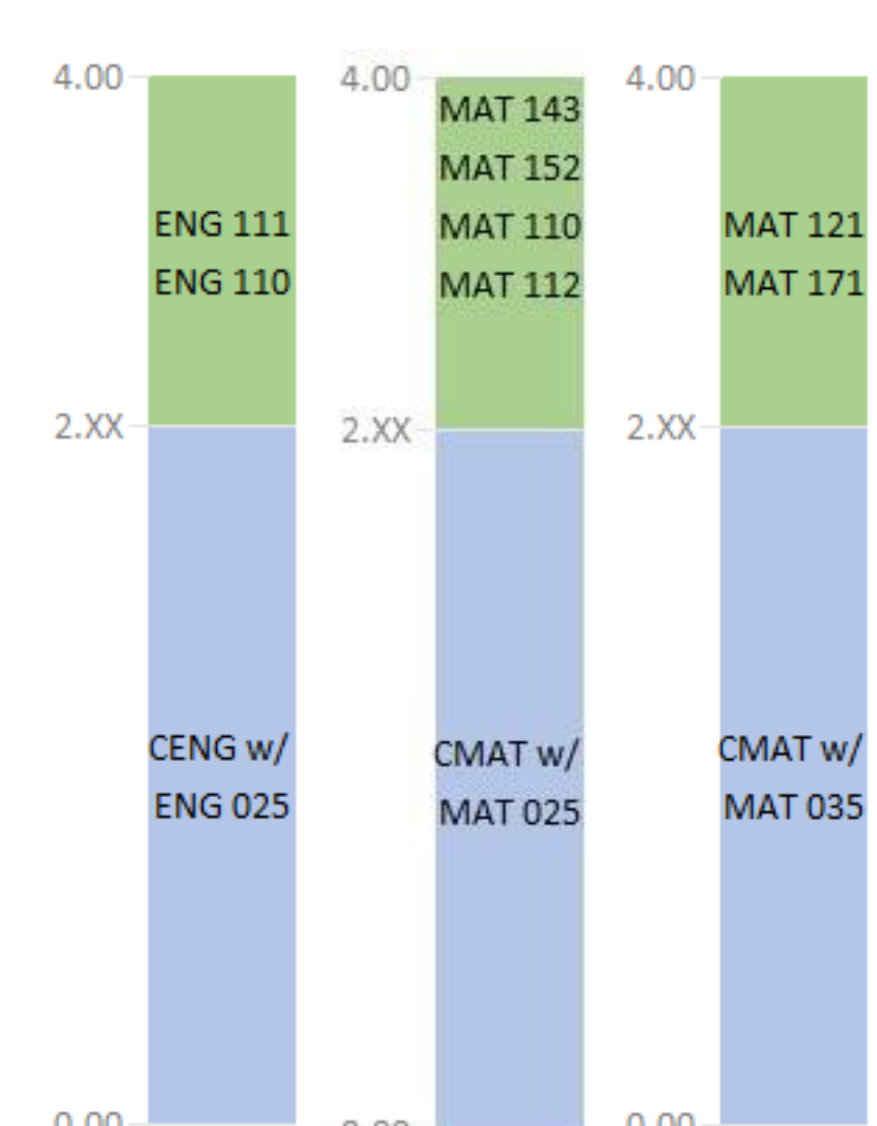

- **2.6 GPA Threshold**
- Catawba Valley