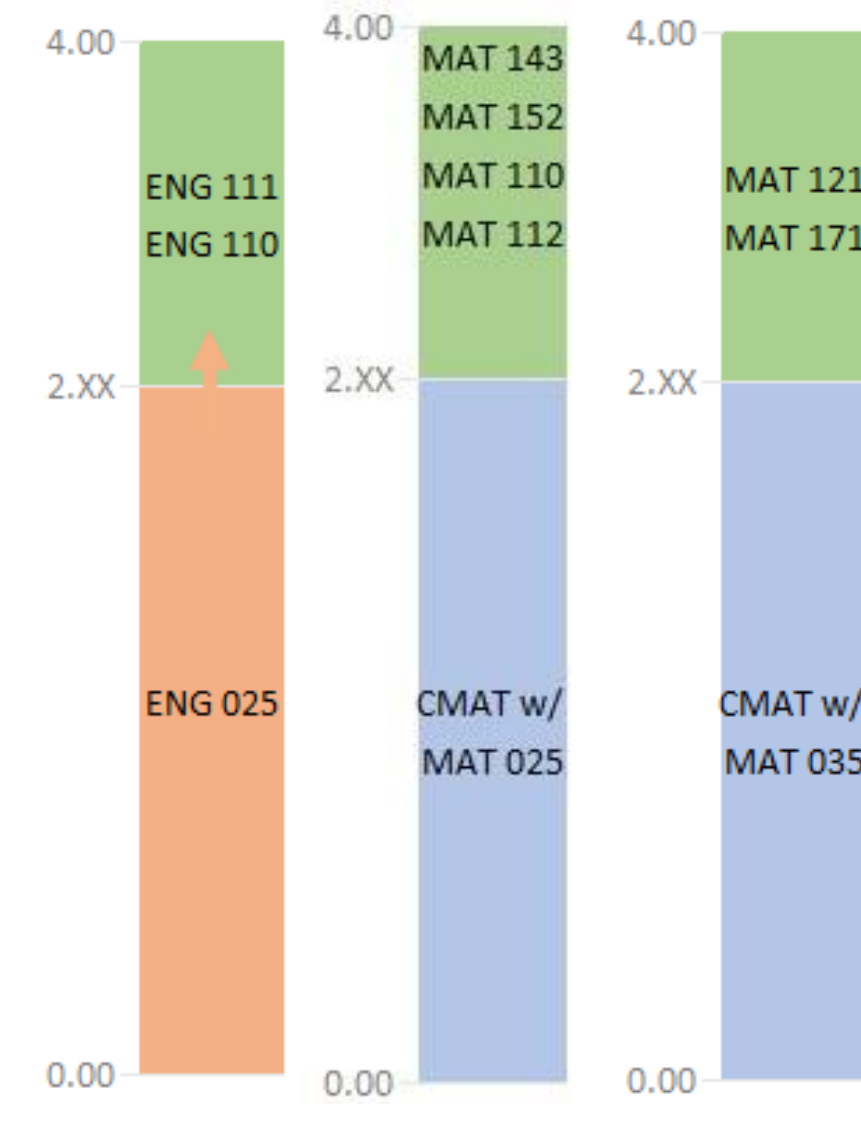

SUMMER 2026 MODELS

MATH

PREREQUISITE

- 2.4 GPA Threshold**
- Rowan-Cabarrus
- 2.6 GPA Threshold**
- Martin
- Sandhills
- 2.8 GPA Threshold**
- Bladen
- Brunswick
- Caldwell
- Cape Fear
- Carteret
- Coastal Carolina
- College of the Albemarle
- 2.8 GPA Threshold (continued)**
- Edgecombe
- Fayetteville
- Guilford
- James Sprunt
- Lenoir
- Mayland
- Mitchell
- Nash
- Pamlico
- Randolph
- Richmond
- Sampson
- Southeastern
- Wayne
- Wilson

COREQUISITE

- 2.6 GPA Threshold**
- South Piedmont

HYBRID

- 2.8/2.2 GPA Threshold**
- Robeson
- Tri-County

PREREQUISITE

COREQUISITE

HYBRID

- 2.8 GPA Threshold**
- Wilkes

- 2.8/2.4 GPA Threshold**
- Isothermal

- 2.8/2.6 GPA Threshold**
- McDowell
- 2.8/2.4 GPA Threshold**
- Asheville-Buncombe
- 2.8/2.2 GPA Threshold**
- Haywood

- 2.8/ 2.2 GPA Threshold**
- Cleveland

- 2.6/2.0 GPA Threshold**
- Montgomery
- 2.6/2.2 GPA Threshold**
- Central Piedmont
- 2.8/2.6 GPA Threshold**
- Vance-Granville
- 2.8/2.2 GPA Threshold**
- Craven
- Durham
- Davidson-Davie
- Roanoke-Chowan
- Southwestern
- Stanly
- Wake
- Western Piedmont
- 2.8/2.2 GPA Threshold**
- Pitt
- Surry