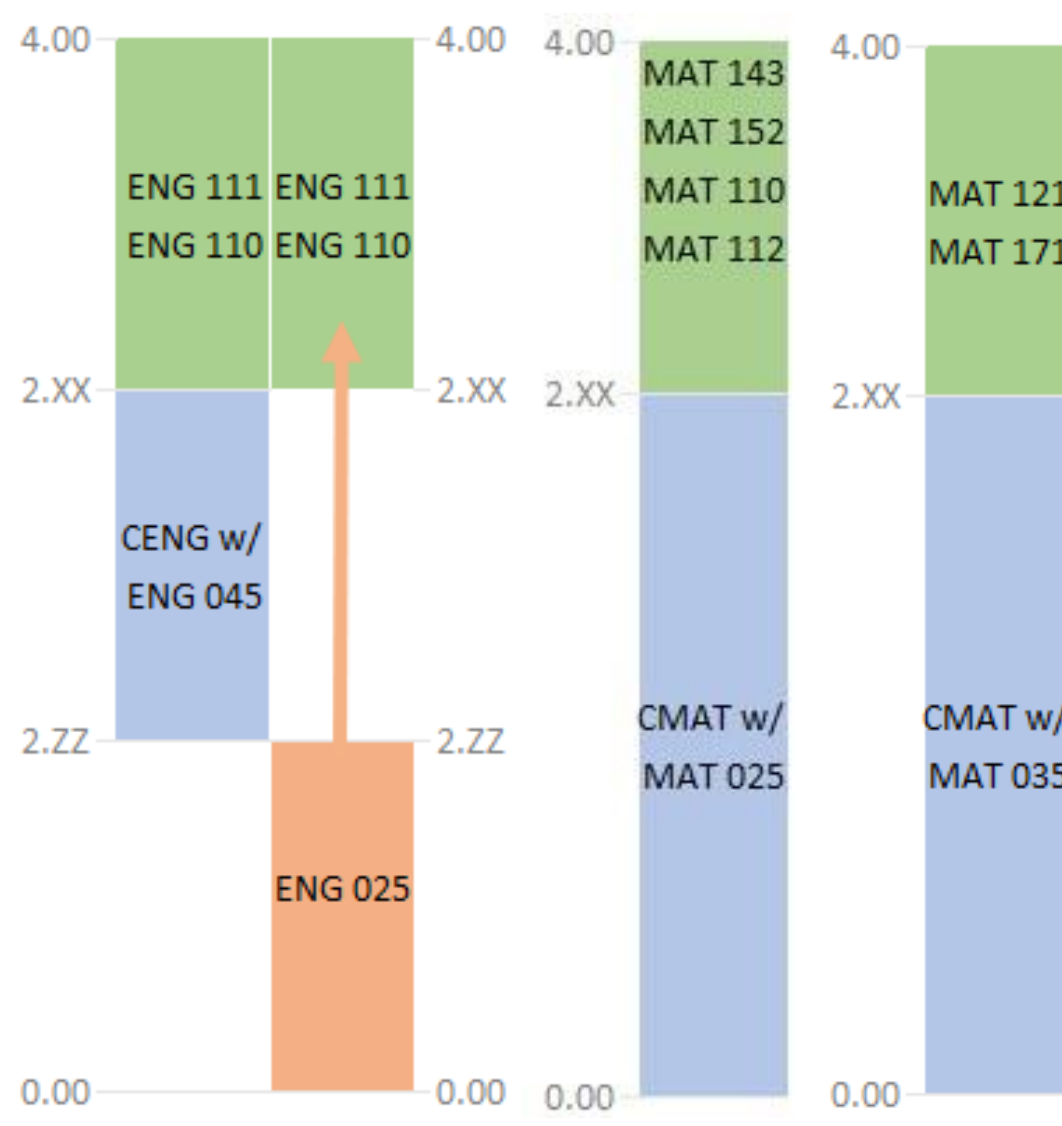

SUMMER 2026 MODELS

MATH

PREREQUISITE

- 2.4 GPA Threshold**
- Rowan-Cabarrus
- 2.6 GPA Threshold**
- Martin
- Sandhills
- 2.8 GPA Threshold**
- Bladen
- Brunswick
- Caldwell
- Cape Fear
- Carteret
- Coastal Carolina
- College of the Albemarle
- 2.8 GPA Threshold (continued)**
- Edgecombe
- Fayetteville
- Guilford
- James Sprunt
- Lenoir
- Mayland
- Mitchell
- Nash
- Pamlico
- Randolph
- Richmond
- Sampson
- Southeastern
- Wayne
- Wilson

COREQUISITE

- 2.6 GPA Threshold**
- South Piedmont

HYBRID

- 2.8/2.2 GPA Threshold**
- Robeson
- Tri-County

PREREQUISITE

COREQUISITE

HYBRID

- 2.8 GPA Threshold**
- Wilkes

- 2.8 GPA Threshold**
- Alamance
- Beaufort County
- Rockingham

- 2.6 GPA Threshold**
- Catawba Valley

- 2.4 GPA Threshold**
- Forsyth
- 2.6 GPA Threshold**
- Central Carolina
- Halifax
- 2.8 GPA Threshold**
- Blue Ridge
- Gaston
- Johnston
- Piedmont

- 2.8/2.4 GPA Threshold**
- Isothermal

- 2.8/2.6 GPA Threshold**
- McDowell
- 2.8/2.4 GPA Threshold**
- Asheville-Buncombe
- 2.8/2.2 GPA Threshold**
- Haywood

- 2.8/ 2.2 GPA Threshold**
- Cleveland

- 2.6/2.0 GPA Threshold**
- Montgomery
- 2.6/2.2 GPA Threshold**
- Central Piedmont
- 2.8/2.6 GPA Threshold**
- Vance-Granville
- 2.8/2.2 GPA Threshold**
- Craven
- Durham
- Davidson-Davie
- Roanoke-Chowan
- Southwestern
- Stanly
- Wake
- Western Piedmont
- 2.8/2.2 GPA Threshold**
- Pitt
- Surry