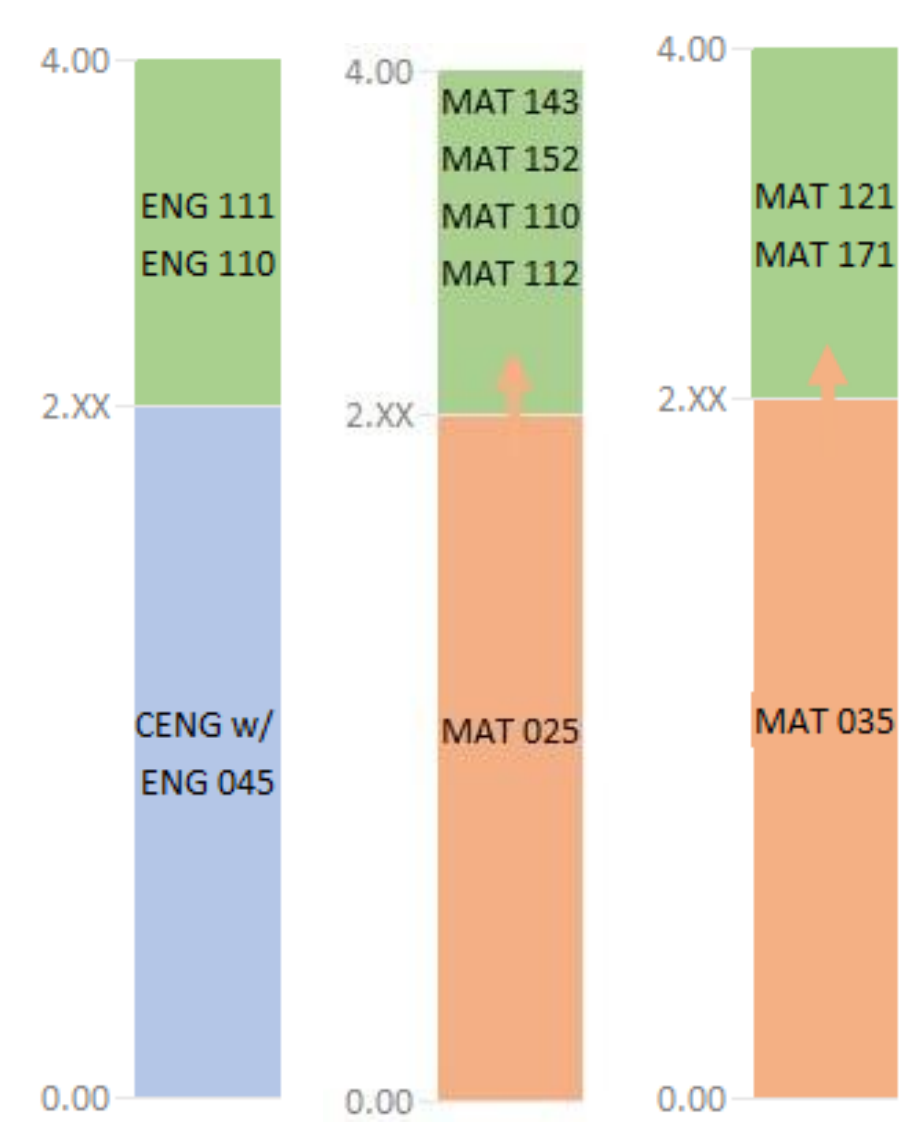

SUMMER 2026 MODELS

MATH

PREREQUISITE

- 2.4 GPA Threshold**
- Rowan-Cabarrus
- 2.6 GPA Threshold**
- Martin
- Sandhills
- 2.8 GPA Threshold**
- Bladen
- Brunswick
- Caldwell
- Cape Fear
- Carteret
- Coastal Carolina
- College of the Albemarle
- 2.8 GPA Threshold (continued)**
- Edgecombe
- Fayetteville
- Guilford
- James Sprunt
- Lenoir
- Mayland
- Mitchell
- Nash
- Pamlico
- Randolph
- Richmond
- Sampson
- Southeastern
- Wayne
- Wilson

COREQUISITE

- 2.6 GPA Threshold**
- South Piedmont

HYBRID

- 2.8/2.2 GPA Threshold**
- Robeson
- Tri-County

PREREQUISITE

COREQUISITE

HYBRID

- 2.8 GPA Threshold**
- Wilkes

- 2.8/2.4 GPA Threshold**
- Isothermal

- 2.8/2.6 GPA Threshold**
- McDowell
- 2.8/2.4 GPA Threshold**
- Asheville-Buncombe
- 2.8/2.2 GPA Threshold**
- Haywood

- 2.8/ 2.2 GPA Threshold**
- Cleveland

- 2.6/2.0 GPA Threshold**
- Montgomery
- 2.6/2.2 GPA Threshold**
- Central Piedmont
- 2.8/2.6 GPA Threshold**
- Vance-Granville
- 2.8/2.2 GPA Threshold**
- Craven
- Durham
- Davidson-Davie
- Roanoke-Chowan
- Southwestern
- Stanly
- Wake
- Western Piedmont
- 2.8/2.2 GPA Threshold**
- Pitt
- Surry